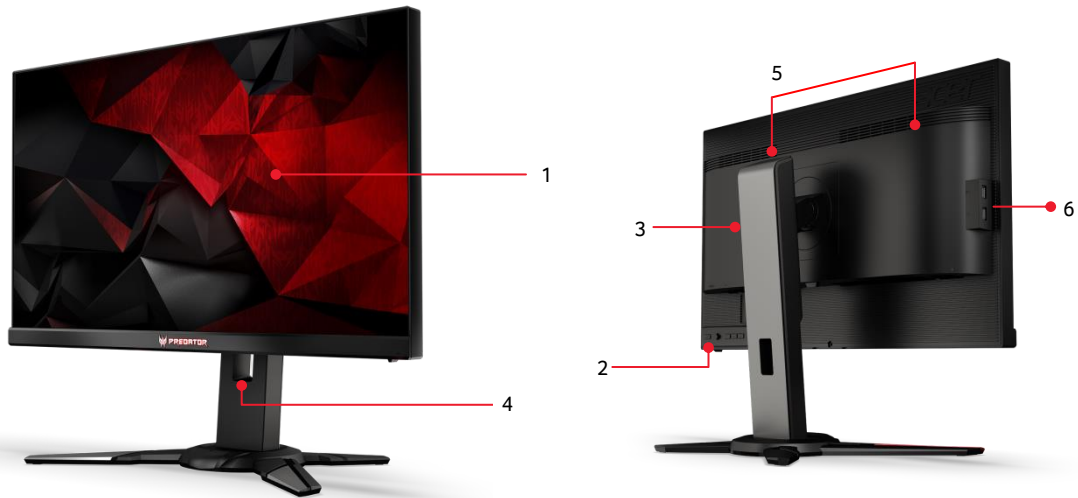

Predator XB2

XB252Q

MYTHIC SPEED

- 24.5" Full HD (1920x1080) ZeroFrame™ gaming monitor
- NVIDIA® G-SYNC™ and NVIDIA® ULMB Technology
- Lightning Fast 240Hz Refresh & 1ms Response Time
- NVIDIA® ULMB™ decrease motion blur and minimizes ghosting effect
- Custom game profiles with Predator GameView
- Dark boost allows seeing more detail in the dark scene

Product views	1. 24.5" 16:9 display 2. Power button / OSD button 3. Height adjustment stand	4. Cable management 5. 2W x 2 Speaker 6. USB 3.0
Color	Black/Dark silver	
Dimensions and weight	Dimensions: 557.89 (W) x 505.87(H) x 268.31 (D) mm TBD (W) x TBD (H) x TBD (D) inches	Weight: 6.10 kg
Size	24.5"(16:9)	
Active display area	544x303 mm	
Maximum resolution	• 1920 x 1080@240Hz	
Response time	72% NTSC color gamut	TN Panel
Contrast ratio	1,000:1 (Native)	
Brightness	400 cd/m ²	
Viewing angle (CR=10)	170°(H),160°(V)	
Colors	16.7M	
Bits	8Bit	
Input signal	<ul style="list-style-type: none"> • 1 HDM • 1 DisplayPort (v1.2) • 4 USB Hub 3.0 (1up 4 down) • Audio out 	
Speakers	2Wx2	
VESA Wall mounting	100X100mm	
Power supply (100V-240V)	Internal (100V-240V)	
Power Consumption (ENERGY STAR)	Off: 0.43W	Sleep: 0.46W
Support	NVIDIA G-SYNC™ technology, Support NVIDIA 3DVision.	
ErgoStand	Tilt • -5°~ 21° Swivel • +/- 45°	Height adjustment • 115mm Pivot • ±90°

*ULMB technology works only at 100Hz, 144Hz and 120Hz refresh rate

We named our line of gaming products after a fierce hunter – the Predator. We design gear for serious gamers – members of what we call the Predator tribe. Every member of our tribe has the soul of a warrior on the path to battle. We each bear the mark of our deadly mission. Our ancestors painted their bodies with dirt and blood to strike fear into the hearts of their enemies and rally comrades to battle. We draw inspiration from these intimidating marks. The symbol of the Predator tribe represents loyalty, power and ferocity. Use it wisely. Embolden your tribe and demoralize the enemy. Lead us to victory