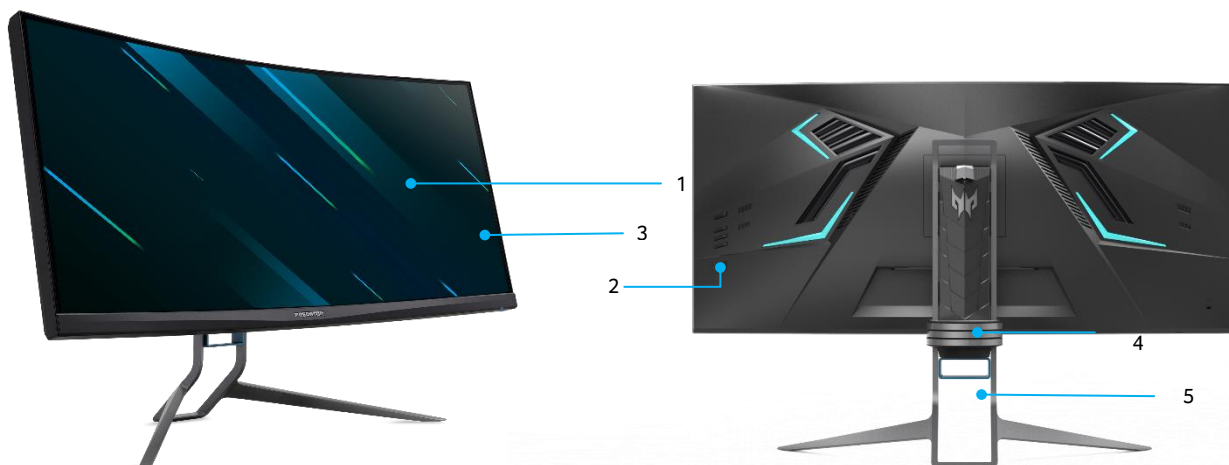

Predator X35

HYPER IMMERSION

- 35" WQHD (3440 x 1440) 21:9 aspect ratio
- NVIDIA® G-SYNC® Ultimate provide tear-free gaming & expanded contrast ratio and color palette
- VESA Certified Display™ 1000
- Fast 200Hz Refresh rate 2ms G to G response Time
- 512 zones dynamic controlled backlight
- Curved 1800R & ZeroFrame design form factor
- Quantum Dot Technology & 90% DCI P3
- Light it up with RGB Light Sense & RGB Light sense-LOL

Product views	1. 35"21:9 display 2. Power button / OSD button 3. ZeroFrame Design	4. Height adjustment 5. Swivel
Color	Black/Dark silver	
Dimensions and weight	Dimensions: 83.30x45.05~58.05x30.90cm	Weight: 13.39KG
Size	35"(21:9)	
Active display area	819.41x345.89mm	
Maximum resolution	Normal mode: HDMI: 3440 x 1440 @ 100 Hz DP: 3440 x 1440 @ 180 Hz 90% DCI-P3	Overclocking mode: DP: 3440 x 1440 @ 200 Hz (overclocking mode for G-Sync Mercury free, environment friendly
Response time	2ms (G to G)	
Brightness	Native 600nits, HDR1000 mode: peak 1000nits	
Viewing angle (CR=10)	178°(H),178°(V)	
Colors	1.07B	
Bits	10Bit	
Input signal	HDMI(2.0) + DisplayPort(1.4) + SPK + Audio out + USB Hub 3.0x3 (1up 3down)	
Speakers	4W x2	
VESA Wall mounting	100X100mm	
Power supply (100V-240V)	External adapter	
Power Consumption (ENERGY STAR)	Off: 0.5W	Sleep: 0.5W On: 64.1W
Support	NVIDIA G-SYNC™ ULTIMATE technology,	
ErgoStand	Tilt -5°~ 25° Swivel +/- 30°	Height adjustment • 130mm Pivot • No