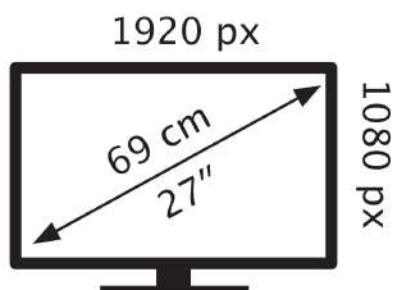

ENERGY

acer

XF273

26 kWh/1000h

ABCDEF **G**

30 kWh/1000h

2019/2013