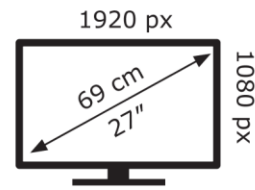

Energy Label for Customers in **England, Scotland and**

Wales

acer

K272HL

26 kWh/1000h

2019/2013

Energy Label for Customers in **Republic of Ireland and**

Northern Ireland

acer

K272HL

26 kWh/1000h

2019/2013