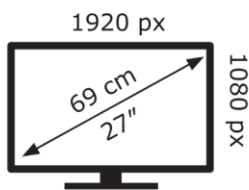

Energy Label for Customers in **England, Scotland and**

Wales

acer

K272HL

26 kWh/1000h

2019/2013

Energy Label for Customers in **Republic of Ireland and**

Northern Ireland