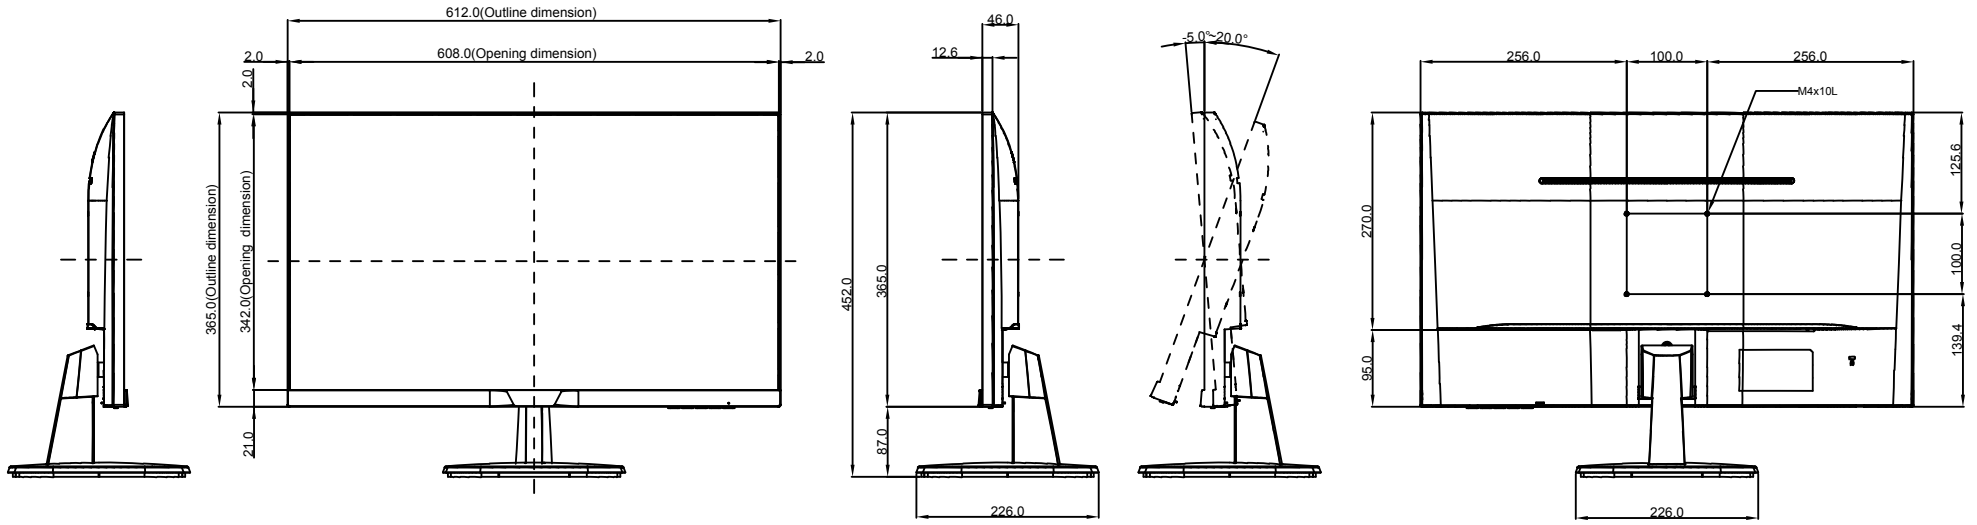

LA-27
 Net weight :4.3 kg(with stand)
 3.8 kg(w/o stand)

SPECIFICATIONS SUBJECT TO CHANGE WITHOUT NOTICE.

 www.agneovo.com	Model Name:	
	LA-27	
<small>THIS DRAWING ON THIS PRINT AND INFORMATION BELONG WITH AG Neovo. ANY REPRODUCTION IN PART OR WHOLE WITHOUT WRITTEN PERMISSION OF AG Neovo IS PROHIBITED.</small>	 <small>THIRD ANGLE PROJECTION</small>	P/C:LA2700 SCALE 1:1 UNITS mm V.1.01