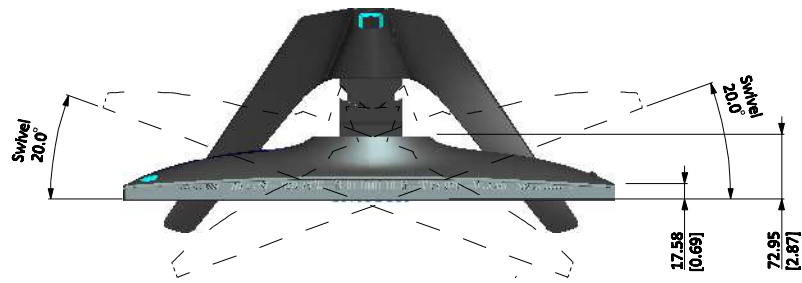

AW2521HF Outline Dimension

Unit : mm (inch)
 Dimension : Nominal
 Drawing : Not to scale

Back View of Monitor without stand