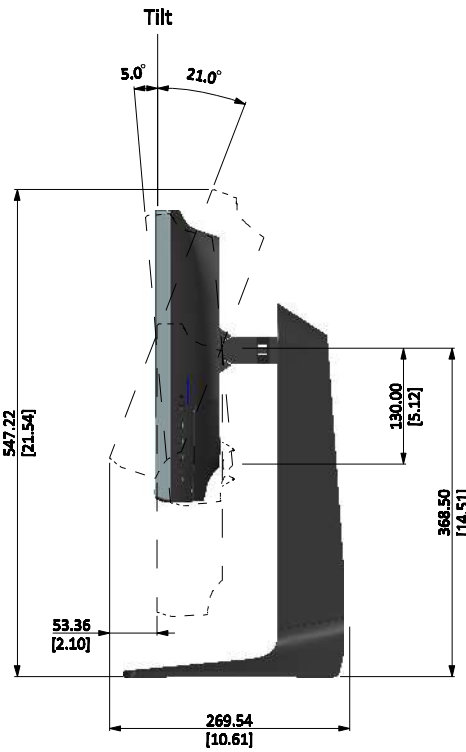

AW2521HF Outline Dimension

Unit : mm (inch)
 Dimension : Nominal
 Drawing : Not to scale

Back View of Monitor without stand