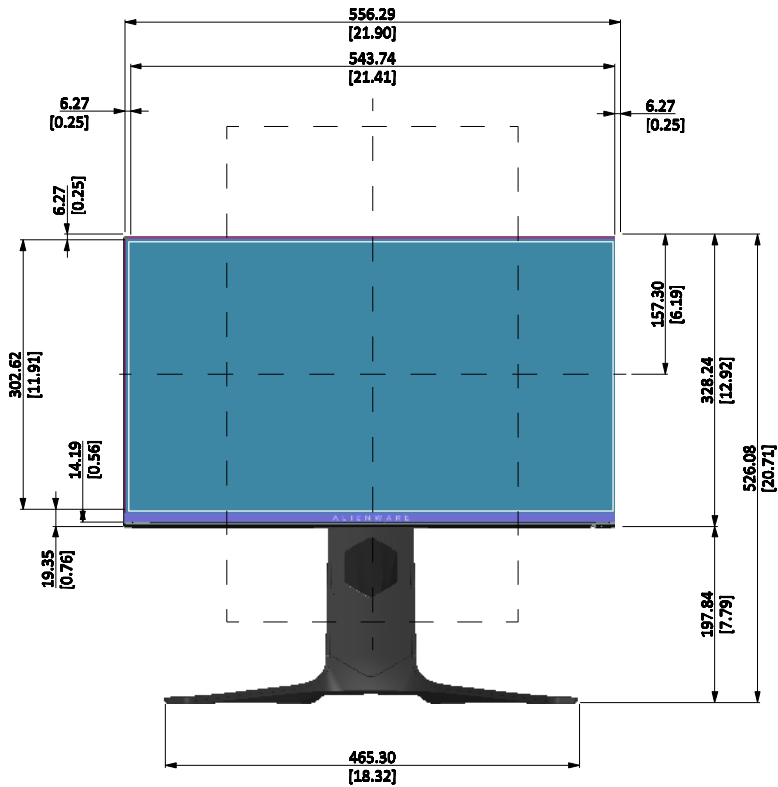

AW2521HF Outline Dimension

Unit : mm (inch)
 Dimension : Nominal
 Drawing : Not to scale

Back View of Monitor without stand