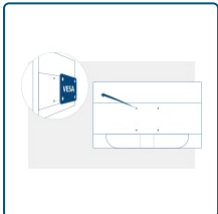

Vesa Mount

AOC's Ergo Base stands bring versatility, sturdiness and ease of use in one package. But do you still want to use your wall mount or multi-monitor setup using desk mounts? VESA mounts bring you the uppermost flexibility. Upside-down, in pivot mode, on top of each other, attach your monitor wherever you want using 3rd party mounts and stands thanks to the VESA mount option.