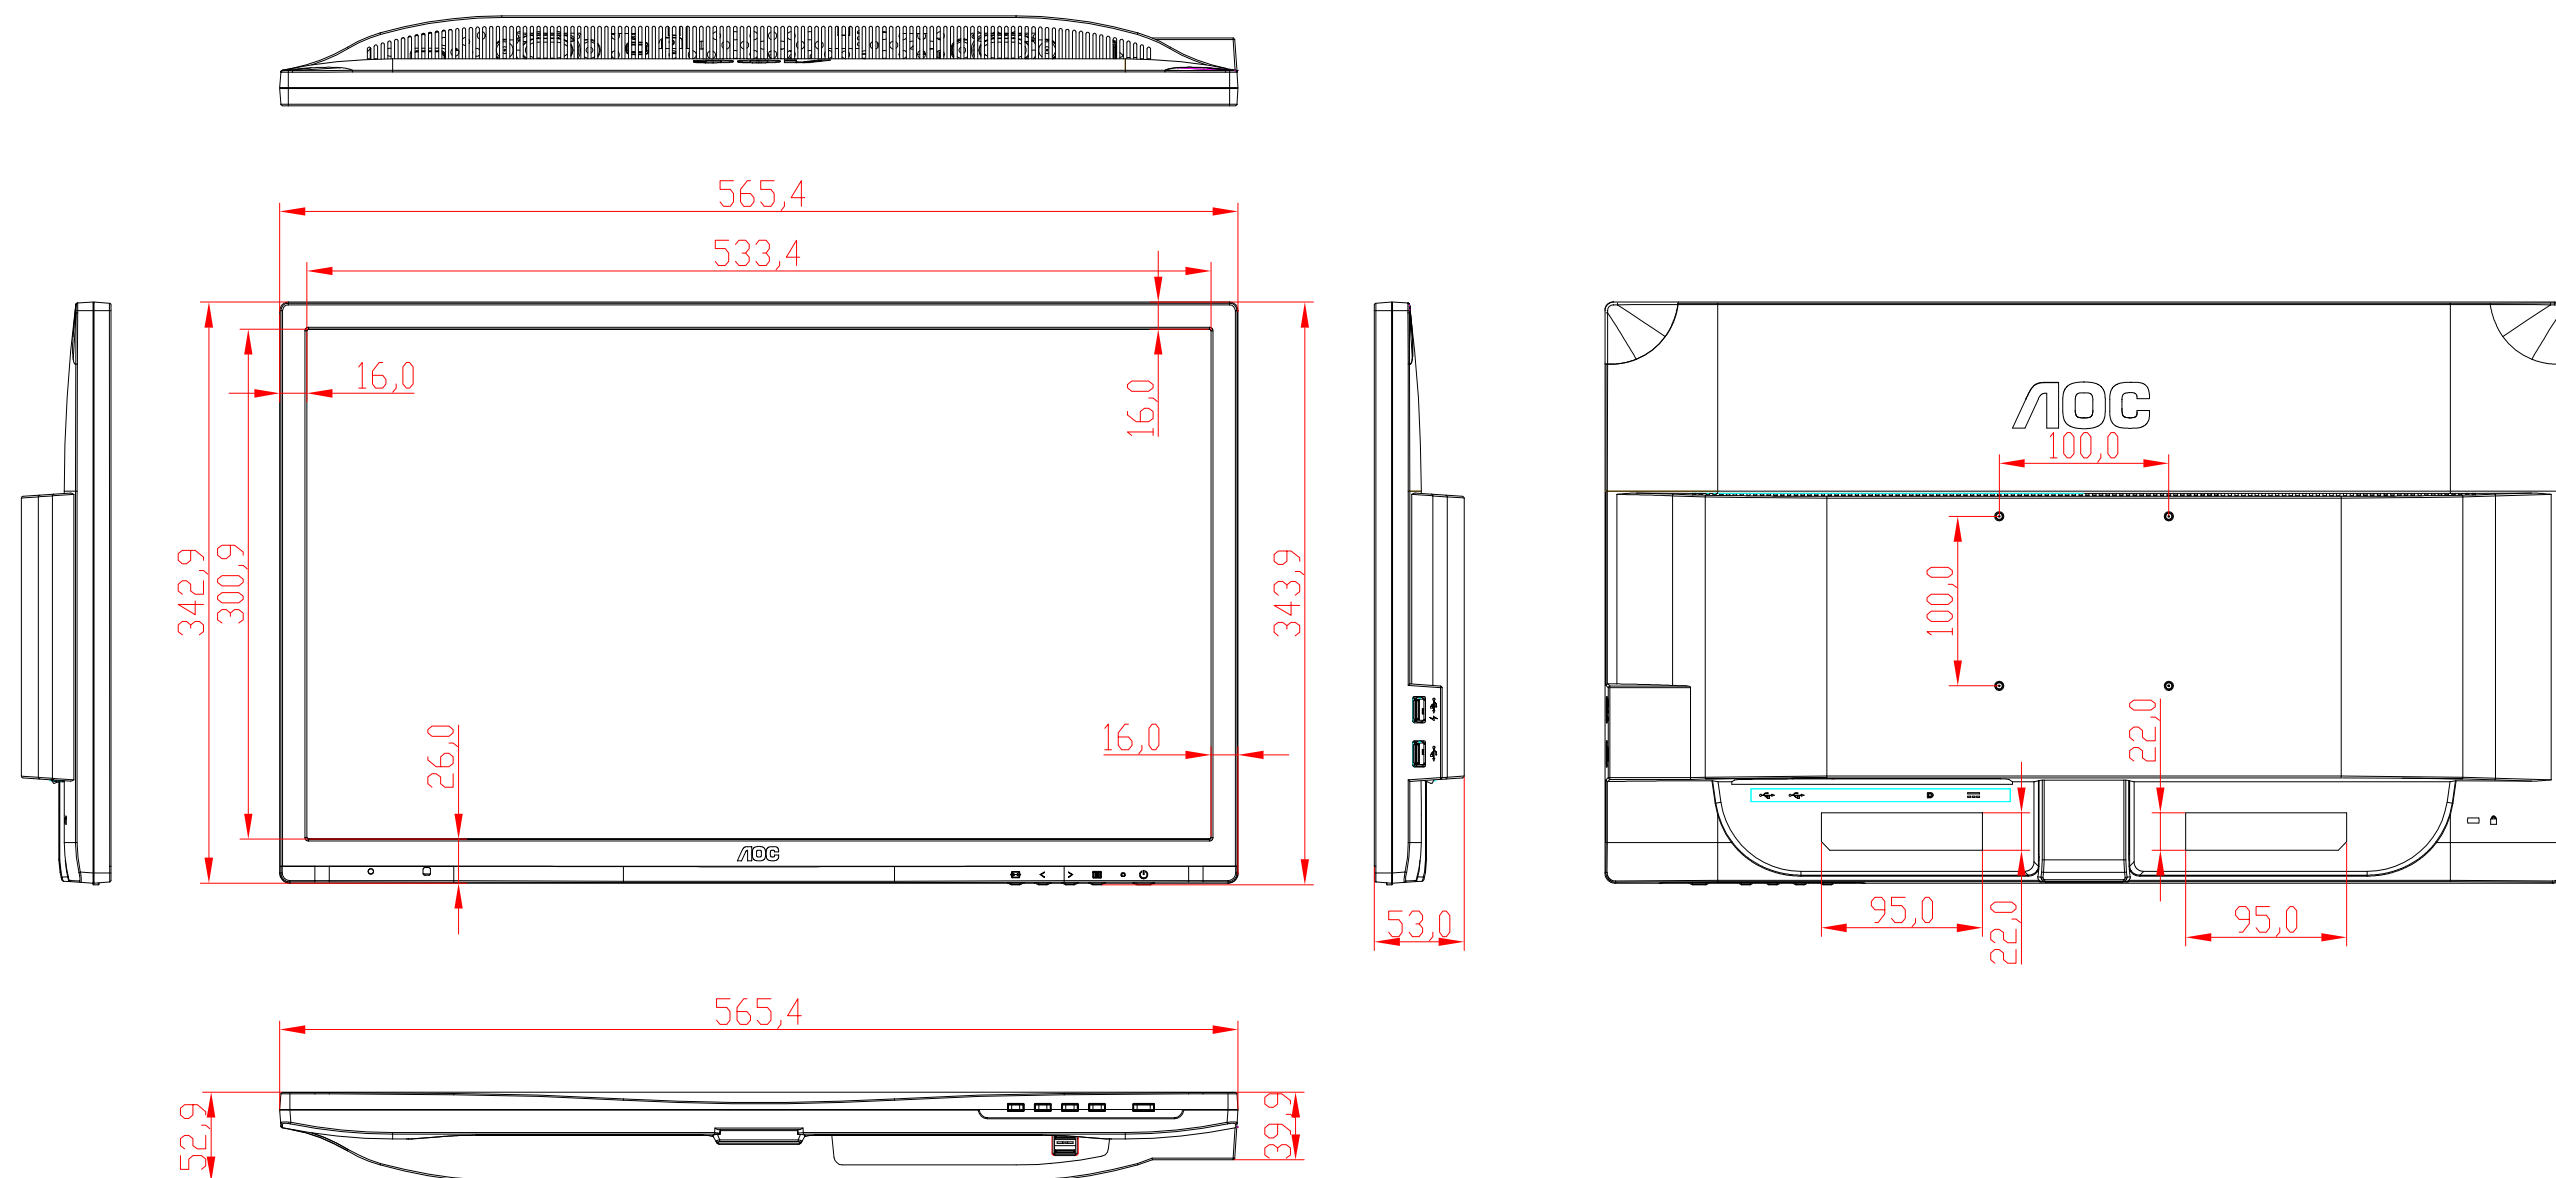

AOC G2460PG 6VIEW

尺寸区分	公差	单位
~50	±0.1	mm
50~150	±0.15	
150~250	±0.2	
250~400	±0.25	
400~	±0.3	

TPV DISPLAY TECHNOLOGY (CHINA) CO., LTD.

Tel: 86-010-87563000
 Fax: 86-010-87563152

DRAWN BY:	FINISH:	COLOR:	UNIT:	SCALE:	
CHECKED BY:	MATERIAL:	WALL THICKNESS:	DATE:		
APPROVED BY:	PART NAME:	PART NO.	VERSION:		