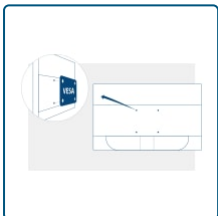

Vesa Mount

AOC's Ergo Base stands bring versatility, sturdiness and ease of use in one package. But do you still want to use your wall mount or multi-monitor setup using desk mounts? VESA mounts bring you the uppermost flexibility. Upside-down, in pivot mode, on top of each other, attach your monitor wherever you want using 3rd party mounts and stands thanks to the VESA mount option.