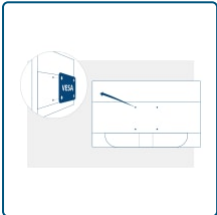

Vesa Mount

AOC's Ergo Base stands bring versatility, sturdiness and ease of use in one package. But do you still want to use your wall mount or multi-monitor setup using desk mounts? VESA mounts bring you the uppermost flexibility. Upside-down, in pivot mode, on top of each other, attach your monitor wherever you want using 3rd party mounts and stands thanks to the VESA mount option.