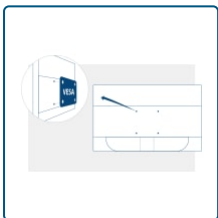

Vesa Mount

AOC's Ergo Base stands bring versatility, sturdiness and ease of use in one package. But do you still want to use your wall mount or multi-monitor setup using desk mounts? VESA mounts bring you the uppermost flexibility. Upside-down, in pivot mode, on top of each other, attach your monitor wherever you want using 3rd party mounts and stands thanks to the VESA mount option.