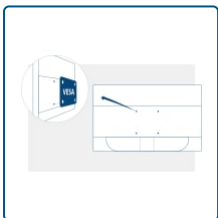

Vesa Mount

AOC's Ergo Base stands bring versatility, sturdiness and ease of use in one package. But do you still want to use your wall mount or multi-monitor setup using desk mounts? VESA mounts bring you the uppermost flexibility. Upside-down, in pivot mode, on top of each other, attach your monitor wherever you want using 3rd party mounts and stands thanks to the VESA mount option.