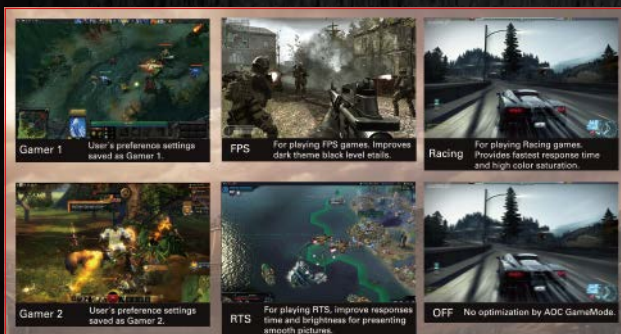

Feature

FreeSync Premium delivers ultra-smooth tear-free gaming

Screen tearing and stuttering doesn't only harm gaming performance, it also destroys immersion. AMD FreeSync Premium addresses this by keeping your monitor's refresh rate synced with your processor's. This technology works best on 120Hz and above refresh rates on higher resolution screens, while also supporting low framerate compensation features.

Curved Screen

Curved screens offer a more immersive user experience that puts you at the center of the action. By mimicking the curvature of the eye, it is also less straining to track movement around the screen. The screen's deeper-than-average curvature provides a more engaging experience and allow you to enjoy beautiful visuals from almost any angle.

85% NTSC Wide Color Gamut

AOC Super Color technology enlivens the viewing experience with more passionate reds, enchanting greens and soothing blues. With this hardware solution, you can enjoy better color accuracy and true-to-life color reproduction in your photos, videos and more.

144Hz Refresh Rate and 1ms Response Time

With a 144Hz refresh rate and 1ms response time, your display will be equipped to perform at the pro gaming standard. Enjoy an ultra-smooth experience with no visible screen blur to ensure you're always prepped to win.

Shadow Control

AOC Shadow Control enables fast contrast adjustment of the in-game image. It improves areas of the screen that are too dark or washed out without affecting the rest of the screen.

Game Mode

It can be a hassle to adjust monitor settings every time you load up a new game. AOC Game Mode allows quick adjustment and pre-designed setups (tailored for different genres) to enhance the gaming experience.

Game Color