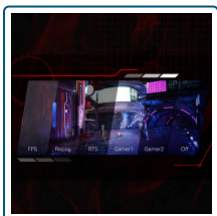

6 Games mode

Tailor your display to the game with a click of a button. Switch settings between in-built presets for FPS, racing, or RTS games, or customise your own ideal conditions and save them. The AOC Settings KeyPad makes switching profiles or adjusting features quick and easy.