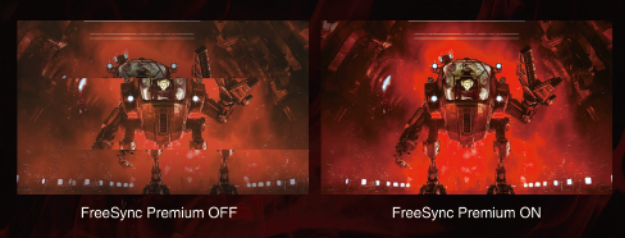

VA PANEL

HDR
MODE

ADJUSTABLE
STAND

HDMI
HEADSET WITH MIC AND LINE OUT

www.aoc.com

vision at **Heart**

► Features

FreeSync Premium delivers ultra-smooth tear-free gaming

Screen tearing and stuttering doesn't only harm gaming performance, it also destroys immersion. AMD FreeSync Premium addresses this by keeping your monitor's refresh rate synced with your processor's. This technology works best on 120Hz and above refresh rates on higher resolution screens, while also supporting low framerate compensation features.