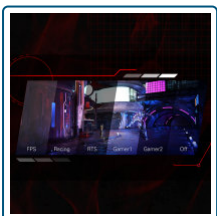

1500R Curved

Curved design wraps around you putting you at the center of the action and provides an immersive gaming experience.

Low Input Lag

Unleash your reflexes by switching to the AOC Low Input Lag mode. Forget graphical frills: this mode rewires the monitor in favour of raw response time, giving the ultimate edge in hair trigger stand offs.

G-menu

AOC G-Menu is a free tool that you can install on your PC to have complete customization paired with maximum convenience for any AOC or AGON monitor

6 Games mode

Tailor your display to the game with a click of a button. Switch settings between in-built presets for FPS, racing, or RTS games, or customise your own ideal conditions and save them. The AOC Settings KeyPad makes switching profiles or adjusting features quick and easy.

Exterior

Monitor colour	Black Red
Bezel Type	Frameless
Removable Stand	✓

Ergonomics

Vesa Wallmount	100x100
Tilt	-3.5±1.5~21.5±1.5 °

Multimedia

Audio Input	Line in
Built-in Speakers	5 W x 2
Audio output	Headphone out (3,5mm)