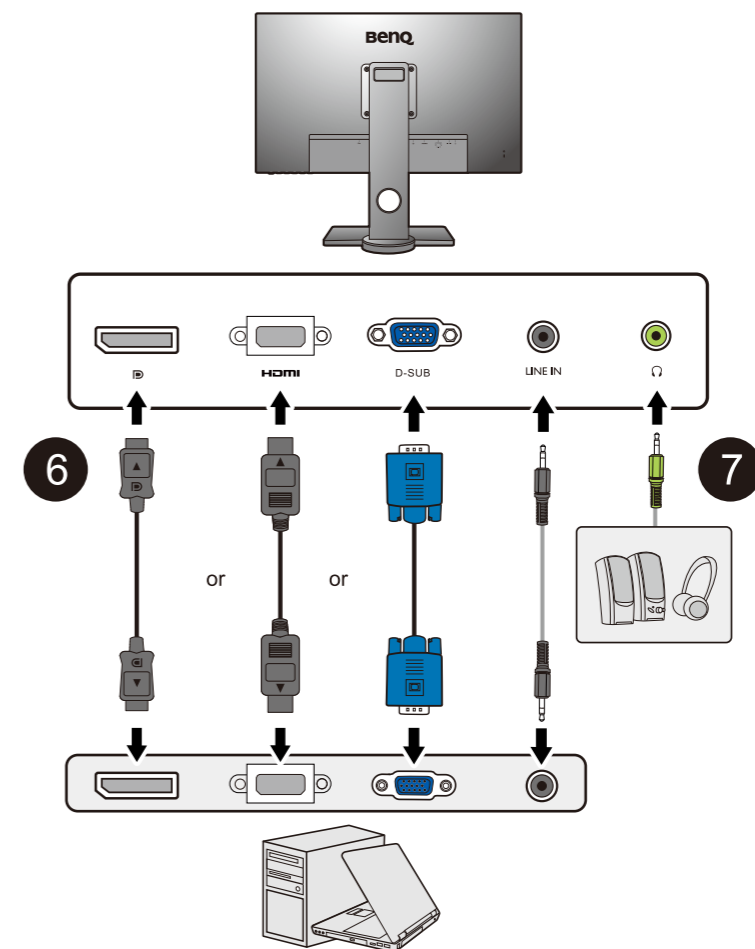

BL Series
LCD Monitor
Quick Start Guide

DN: BL80T-Q-VI

© 2018 BenQ Corporation. All rights reserved. Rights of modification reserved.

HDMI

- 6 Video
- 7 Audio

8

9

10

1

2

1

M4 x 10 mm

2

www.BenQ.com