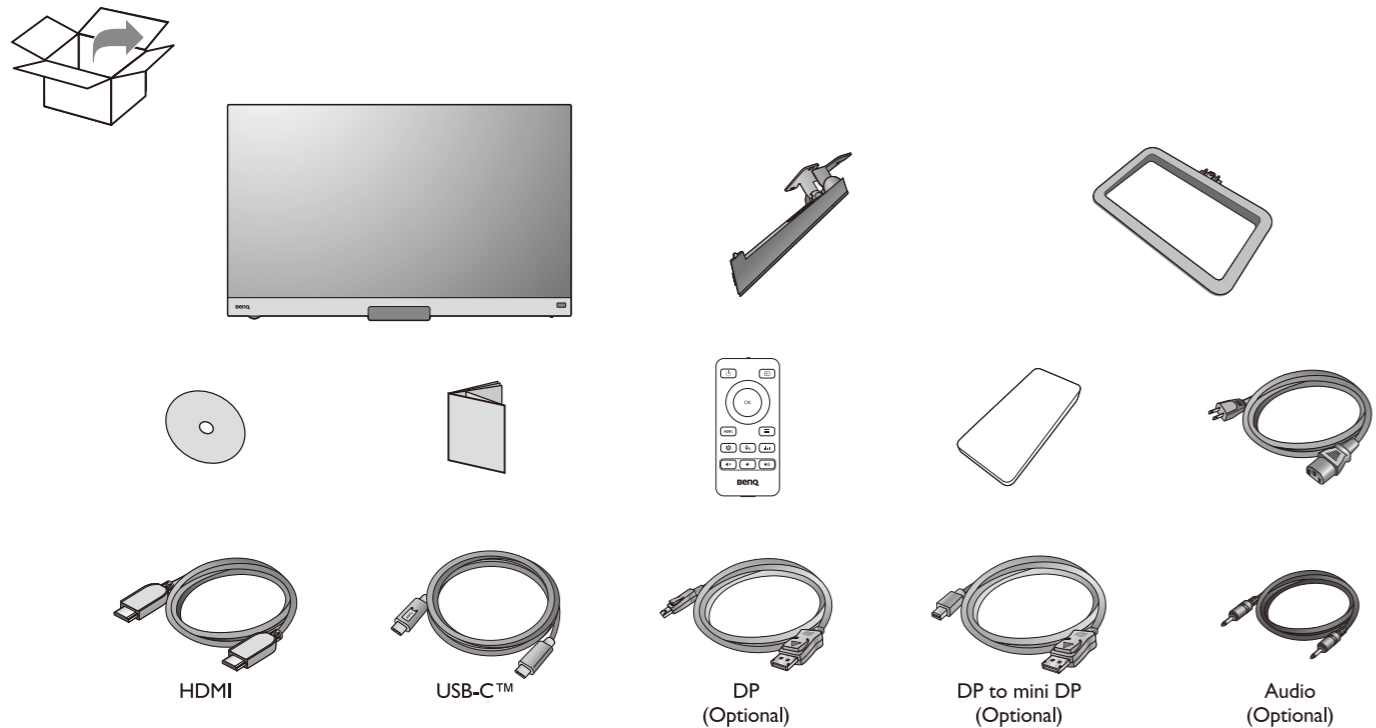

LCD Monitor Quick Start Guide

Gaming Monitor | EX Series

DN: EX80-Q-V1

© 2019 BenQ Corporation. All rights reserved. Rights of modification reserved.

12

13

14

15

1

2

M4 x 10 mm

3

1

2

3

4

1

2

3

4

5

Gaming Monitor