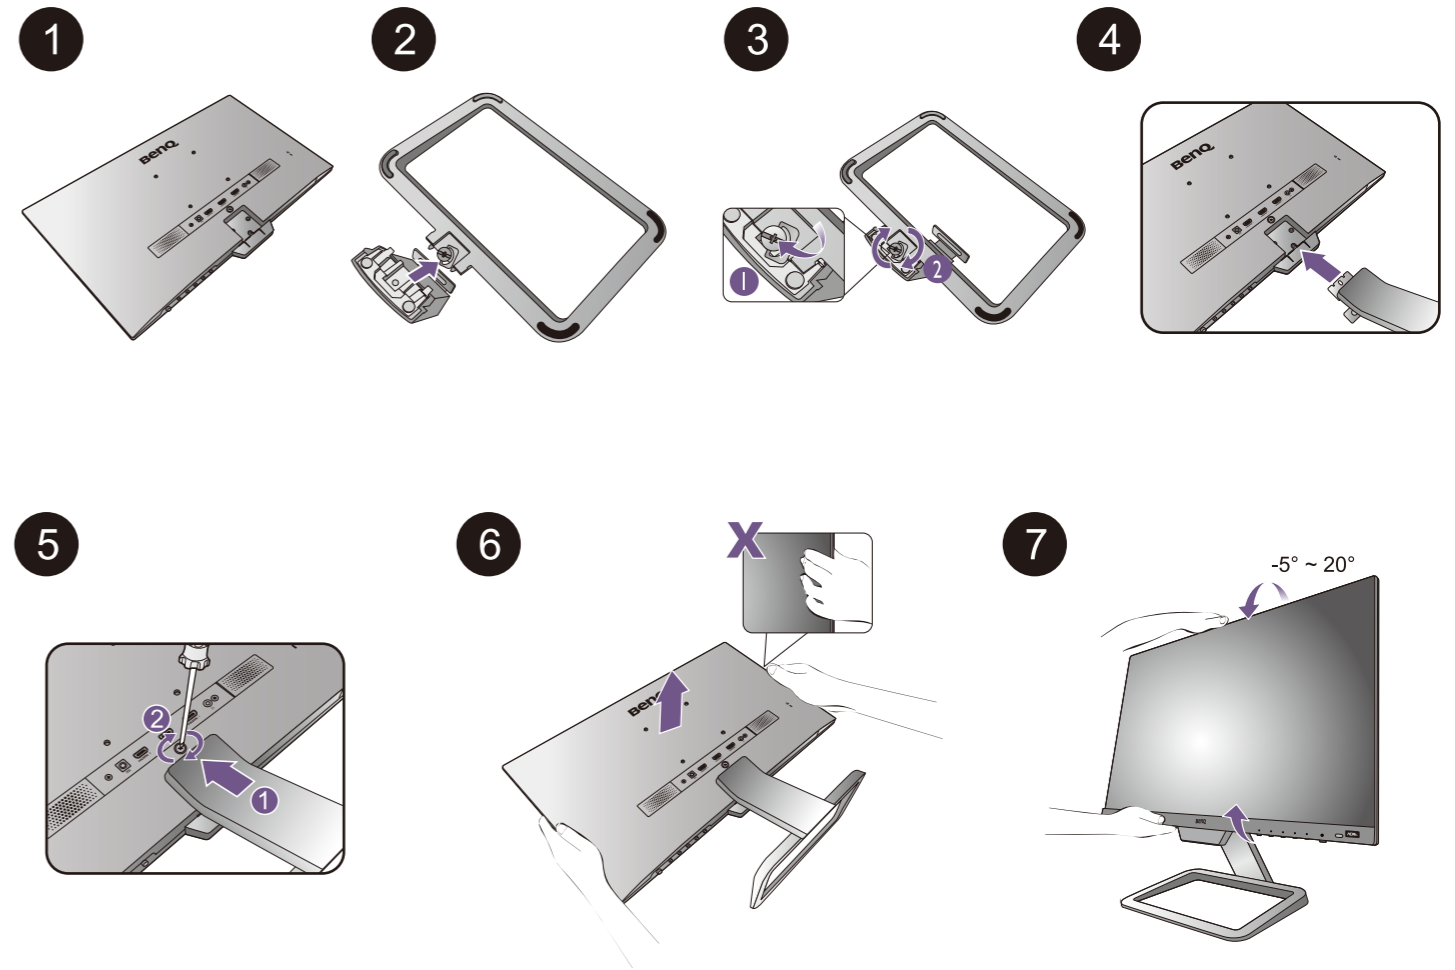

# LCD Monitor Quick Start Guide

Entertainment Monitor | EW Series

DN: EW80-Q-V0

© 2019 BenQ Corporation. All rights reserved. Rights of modification reserved.

ADPC1936,  
TPV ELECTRONICS (FUJIAN)  
Co., LTD

HDMI

Audio  
(Optional)

8 Video

9 Audio

**HDMI**  
HIGH-DEFINITION MULTIMEDIA INTERFACE  
(For models with HDMI inputs)

P/N: 4J.XXXXX.XXX

10

11