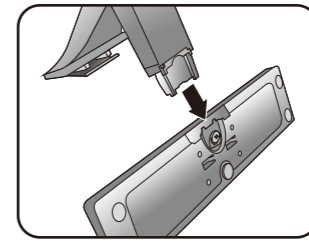

LCD Monitor Quick Start Guide

Entertainment Monitor | EW Series

DN: E70U-EQ-V1

© 2021 BenQ Corporation. All rights reserved. Rights of modification reserved.

HDMI
(EL2870U only)

USB-C™
(EW3270U only)

1

2