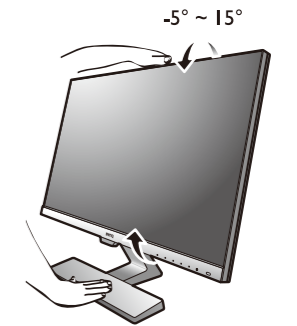

LCD Monitor Quick Start Guide

Entertainment Monitor | EW Series

DN: E70U-EQ-V1

© 2021 BenQ Corporation. All rights reserved. Rights of modification reserved.

1

2

3

4

5

6

7 Video

8 Audio