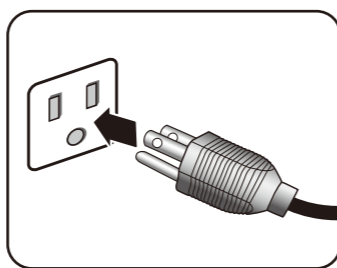

9

10

11

1

M4 x 10 mm

2

1

2

(EW3270U)

3

4

Support.BenQ.com

Online Manual

Product Support

Software Download