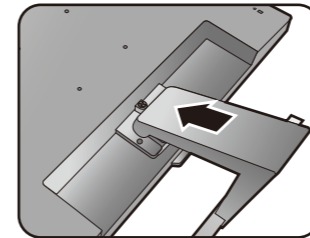

LCD Monitor Quick Start Guide

Entertainment Monitor | EW Series

DN: E70U-EQ-V1

© 2021 BenQ Corporation. All rights reserved. Rights of modification reserved.

1

2

3

4

5

6

7 Video

8 Audio