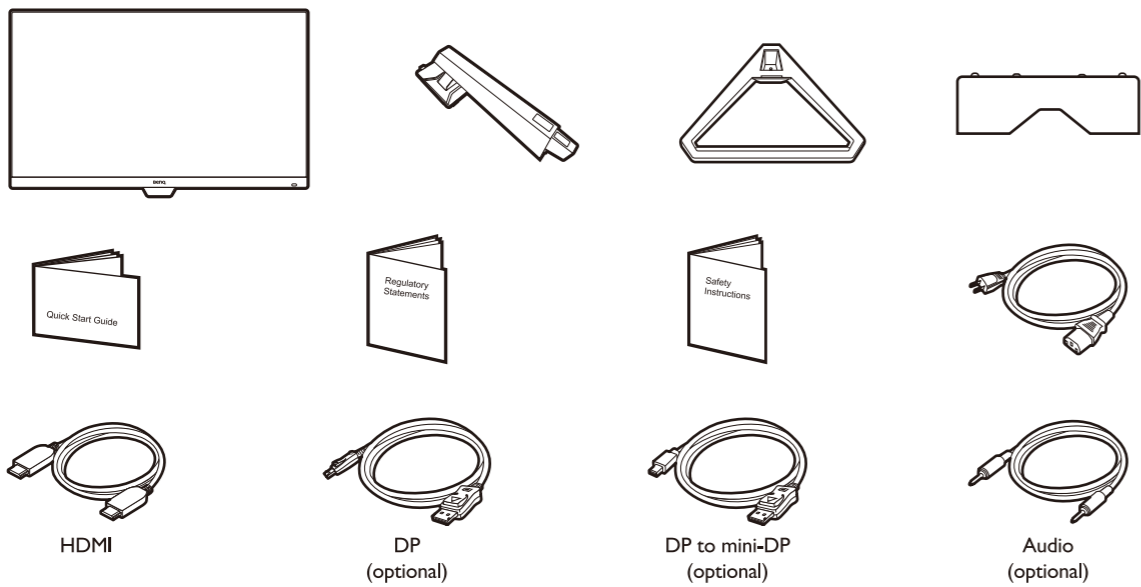

## LCD Monitor Quick Start Guide

EX2710 / EX2510

DN: EX10-EQ-V0

© 2020 BenQ Corporation. All rights reserved. Rights of modification reserved.

- 7 Video
- 8 Audio

P/N: 4J.XXXXX.XXX

9

10