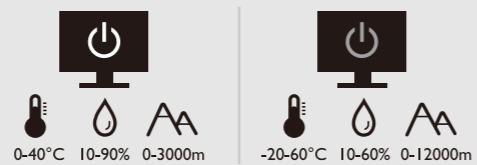

## LCD Monitor Quick Start Guide

EX2710 / EX2510

DN: EX10-EQ-V0

© 2020 BenQ Corporation. All rights reserved. Rights of modification reserved.

- 7 Video
- 8 Audio

P/N: 4J.XXXXX.XXX

9

10