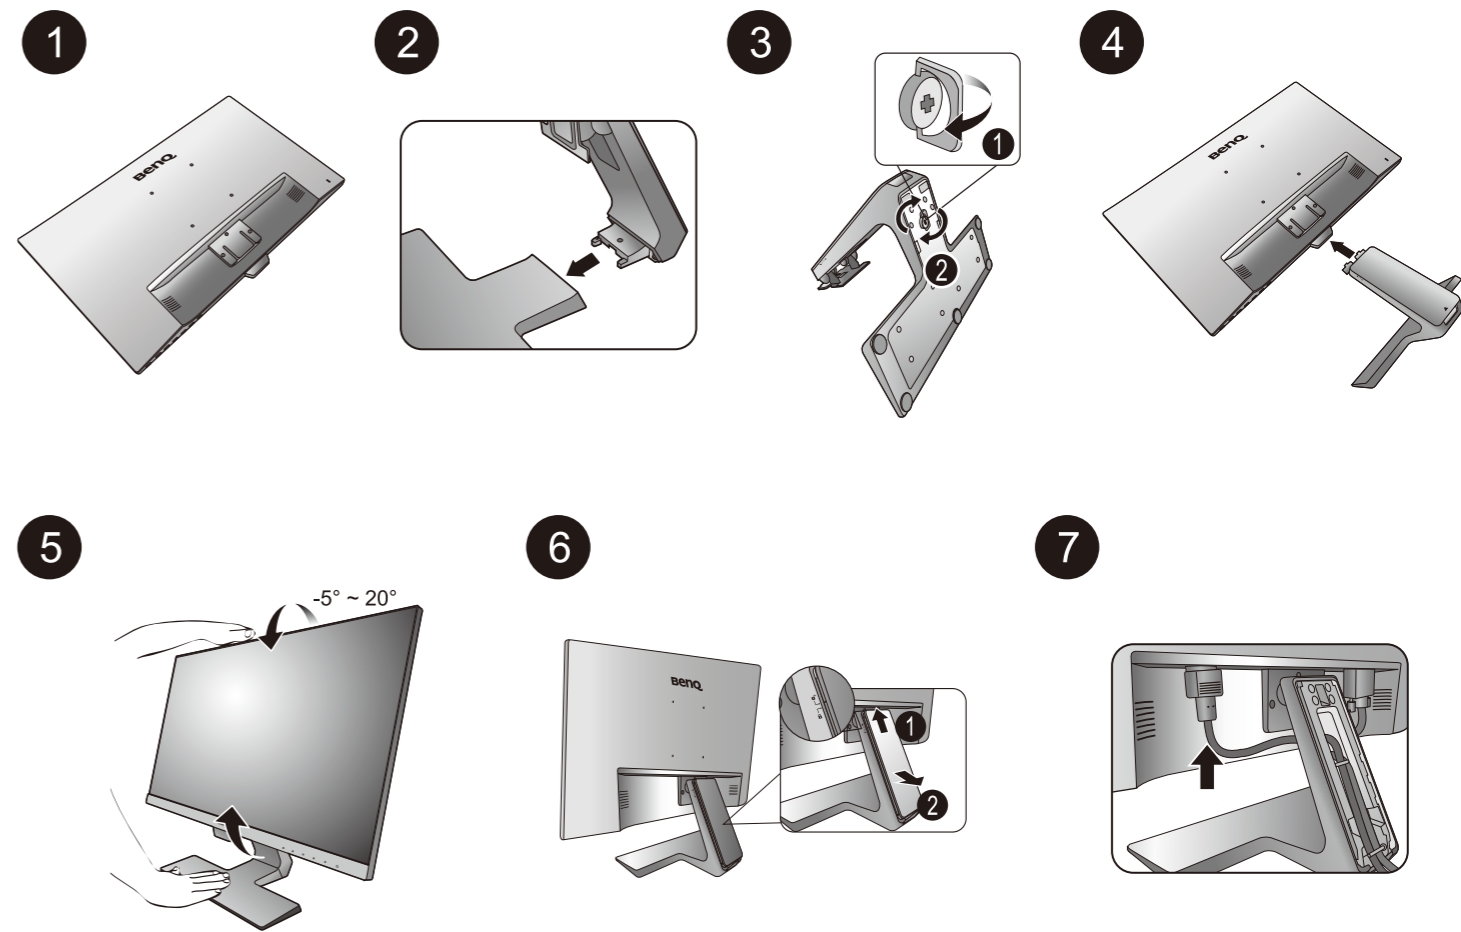

LCD Monitor Quick Start Guide

Stylish Monitor with Eye Care Technology | G Series

DN: G80-EQ-V0

© 2020 BenQ Corporation. All rights reserved. Rights of modification reserved.

GW2280 / GW2280E
GW2283 / GW2283E
GW2480 / GW2480E
GW2780 / GW2780E