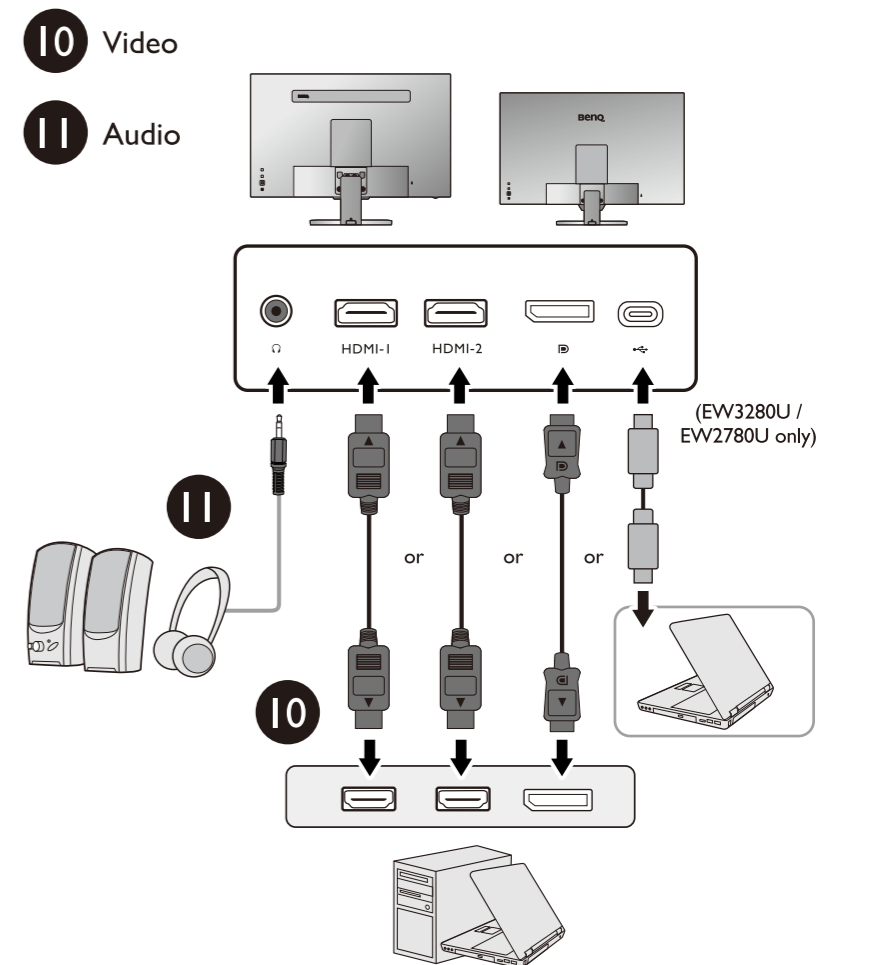

LCD Monitor Quick Start Guide

Entertainment Monitor | EW Series

DN: EW80U-EQ-V2

© 2022 BenQ Corporation. All rights reserved. Rights of modification reserved.

The terms HDMI, HDMI High-Definition Multimedia Interface, HDMI Trade Dress and the HDMI Logos are trademarks or registered trademarks of HDMI Licensing Administrator, Inc.

(EW3280U / EW2780U:
DP / USB-C / HDMI1 / HDMI2)

(EW2780Q: DP / HDMI1 / HDMI2)

(EW3280U only)