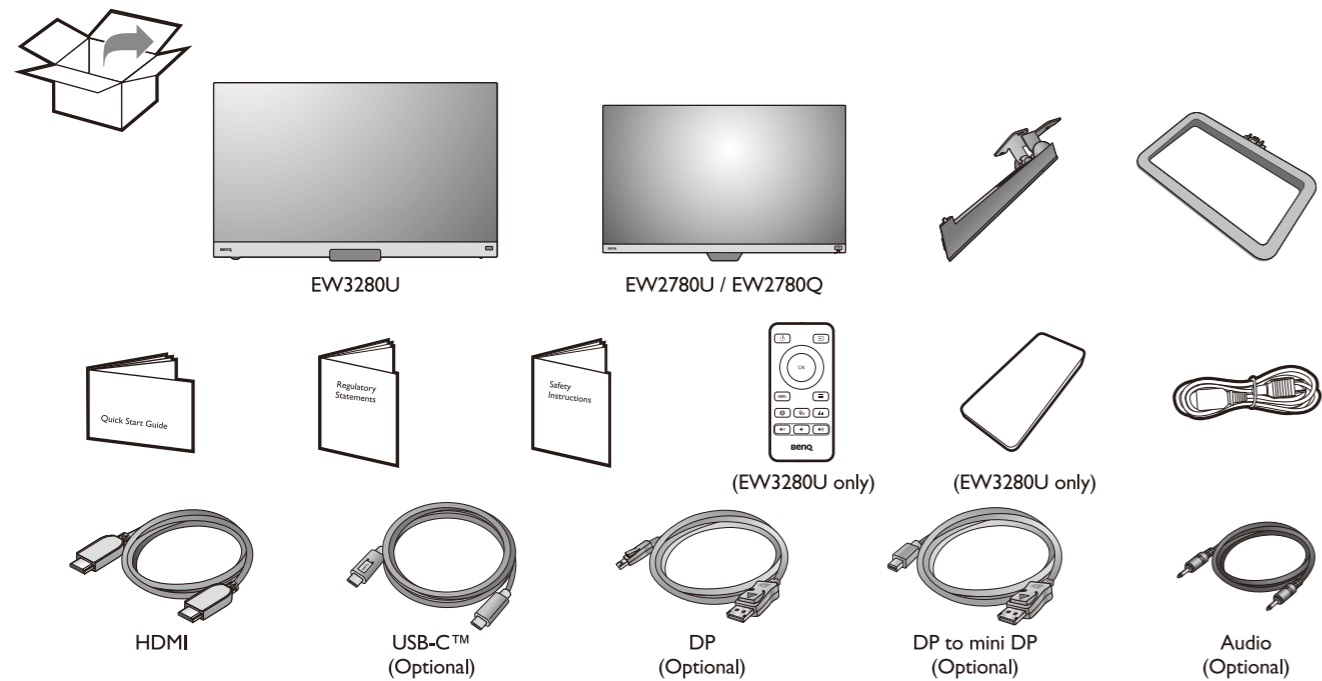

LCD Monitor Quick Start Guide

Entertainment Monitor | EW Series

DN: EW80U-EQ-V2

© 2022 BenQ Corporation. All rights reserved. Rights of modification reserved.

The terms HDMI, HDMI High-Definition Multimedia Interface, HDMI Trade Dress and the HDMI Logos are trademarks or registered trademarks of HDMI Licensing Administrator, Inc.

(EW3280U / EW2780U:
DP / USB-C / HDMI1 / HDMI2)

(EW2780Q: DP / HDMI1 / HDMI2)

(EW3280U only)