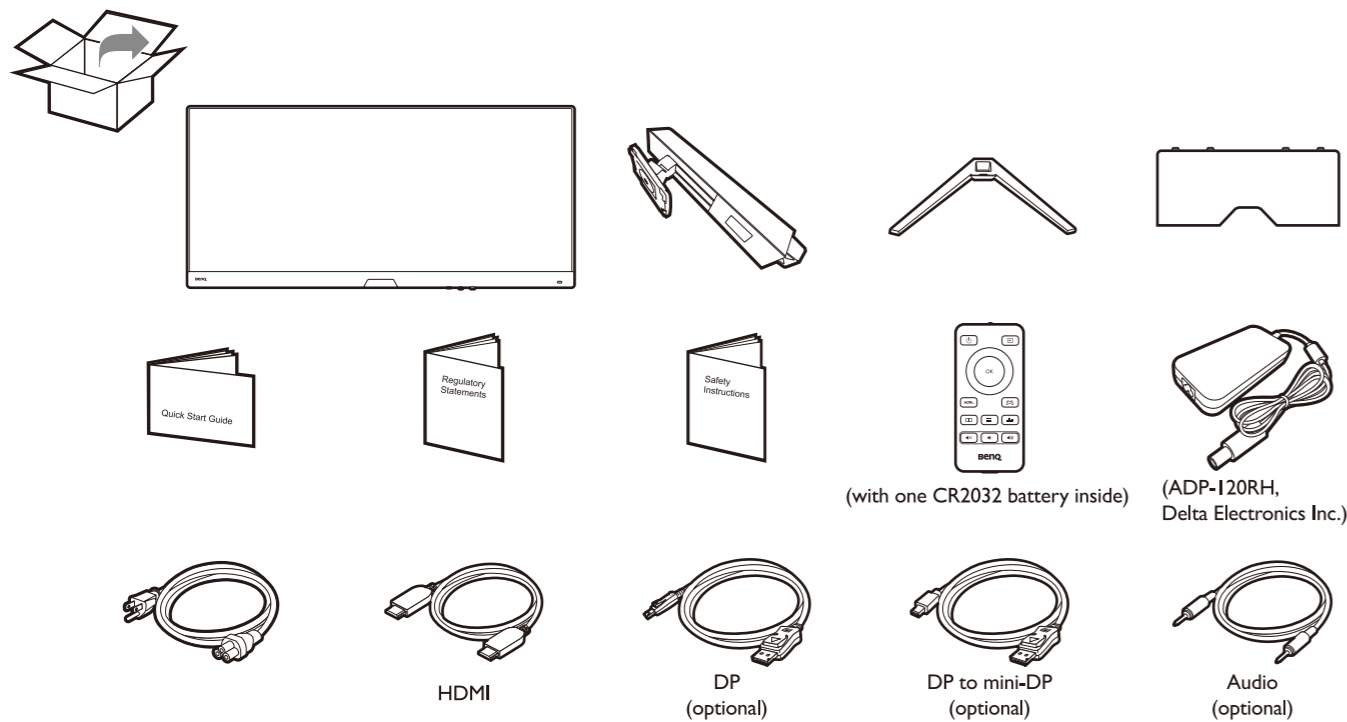

- 8 Video
- 9 Audio
- 10 USB