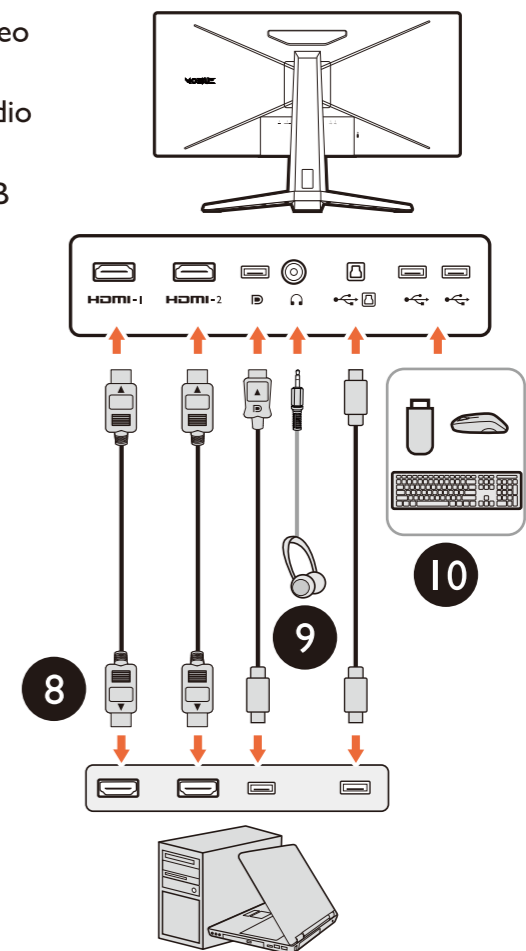

MOBIUZ™

LCD Monitor Quick Start Guide

EX3415R

DN: EX15R-EQ-V0

© 2021 BenQ Corporation. All rights reserved. Rights of modification reserved.

- 8 Video
- 9 Audio
- 10 USB

0-40°C 10-90% 0-3000m
 -20-60°C 10-60% 0-12000m

HDMI™
 HIGH-DEFINITION MULTIMEDIA INTERFACE
 (For models with HDMI inputs)

P/N: 4J.XXXXX.XXX

11

12

13

14

15

(HDMI / HDMI2 / DP)