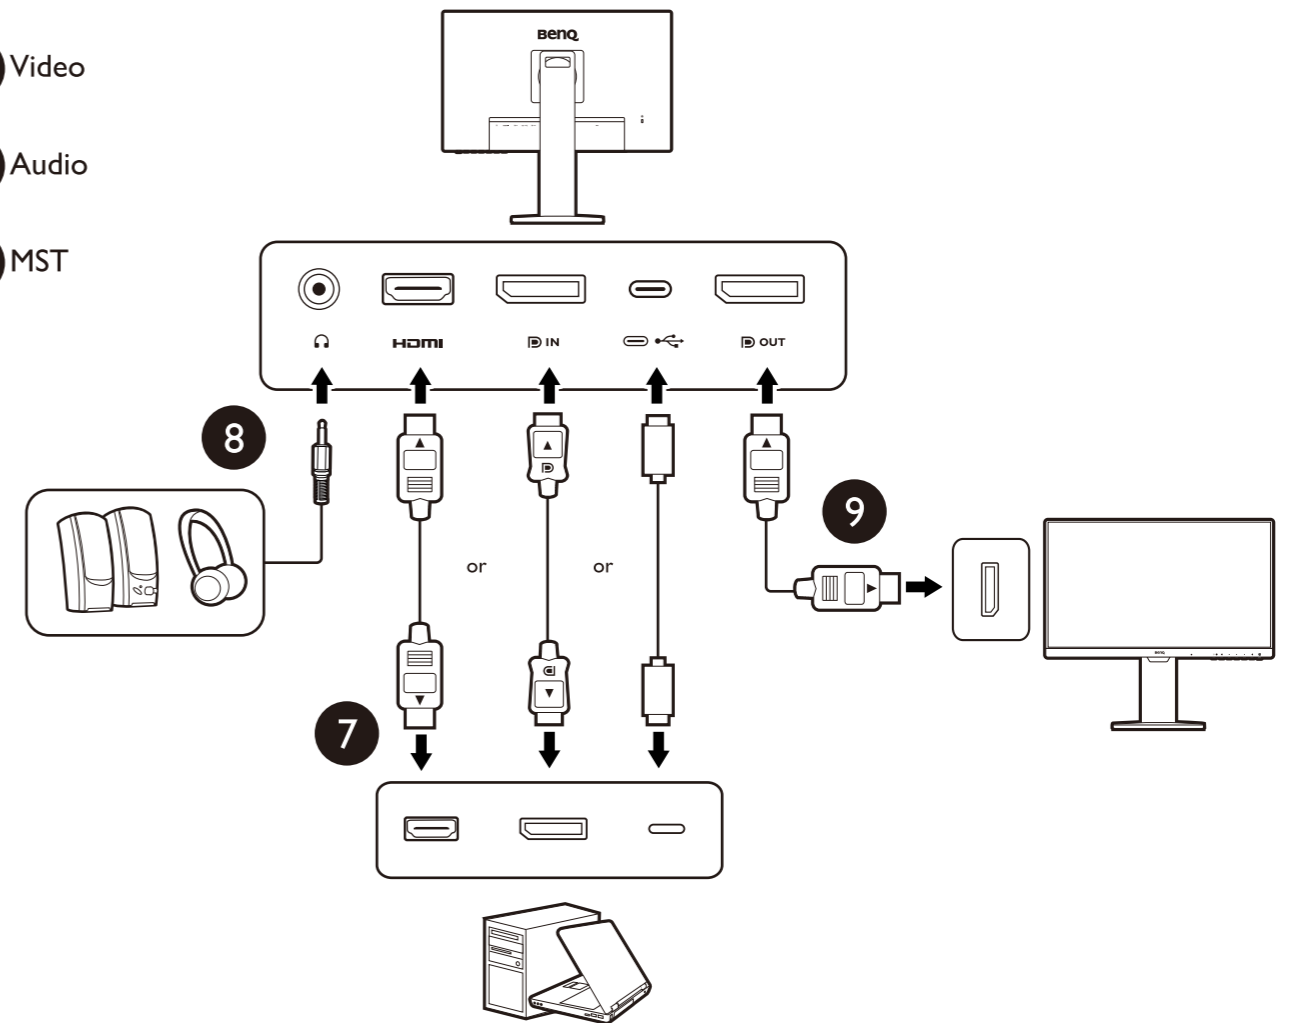

LCD Monitor Quick Start Guide

Stylish Monitor with Eye Care Technology | G Series

DN: G85T-EQ-V1

© 2021 BenQ Corporation. All rights reserved. Rights of modification reserved.

HDMI
(varies by region)

USB-C™
(varies by region)

- 7 Video
- 8 Audio
- 9 MST

10

11

12

(DP / HDMI / USB-C™)

1

M4 x 10 mm

2

Connecting multiple monitors via MST (Multi-Stream Transport)

1

2

3

4

Support.BenQ.com

Online Manual

Product Support