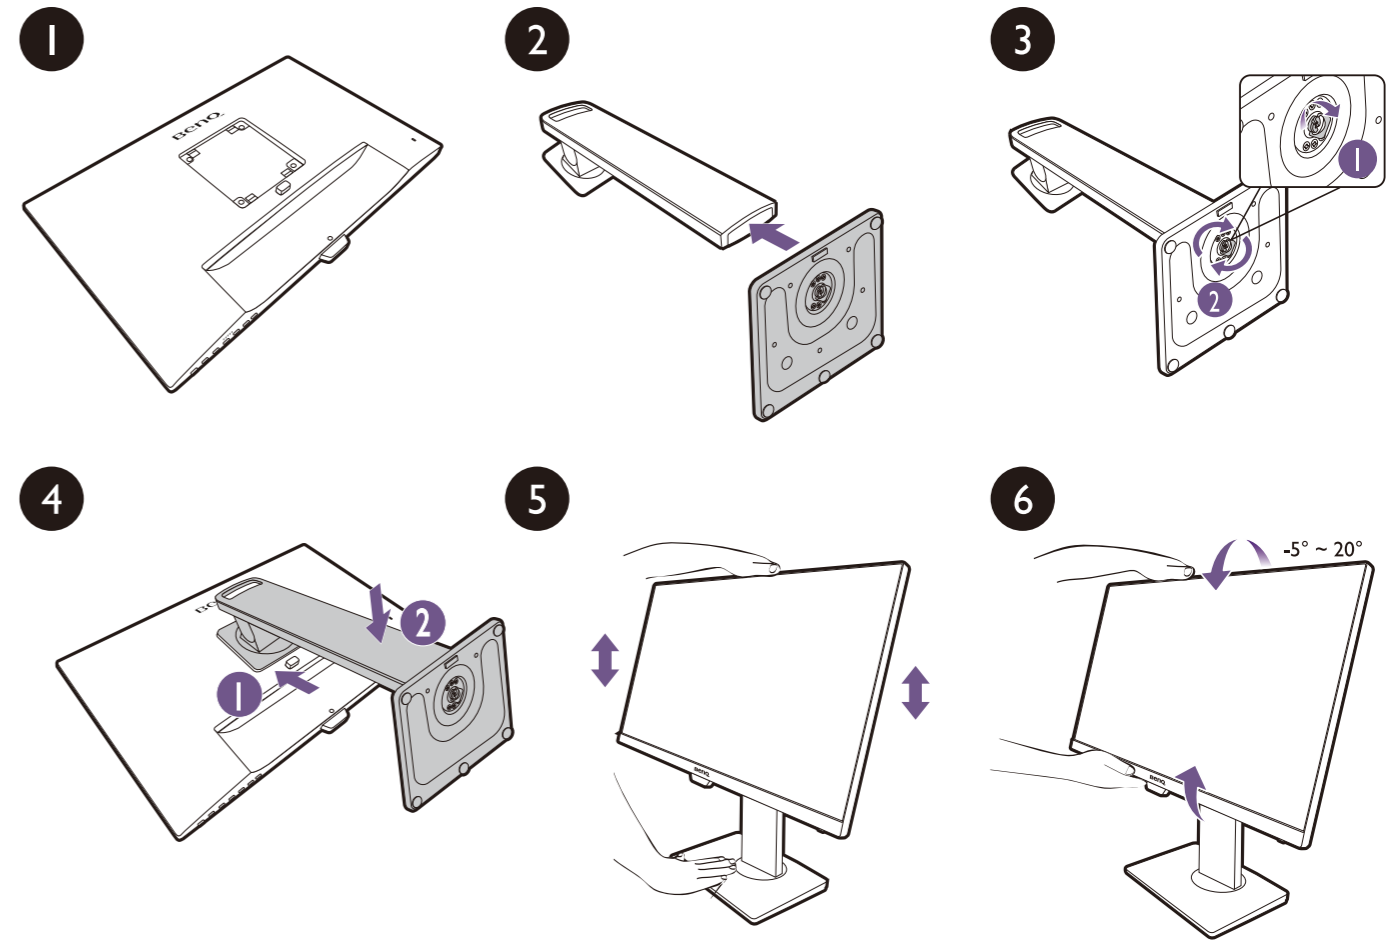

LCD Monitor Quick Start Guide

Stylish Monitor with Eye Care Technology | G Series

DN: G85T-EQ-V1

© 2021 BenQ Corporation. All rights reserved. Rights of modification reserved.

HDMI
(varies by region)

USB-C™
(varies by region)

- 7 Video
- 8 Audio
- 9 MST

10

11

12

(DP / HDMI / USB-C™)

1

M4 x 10 mm

2

Connecting multiple monitors via MST (Multi-Stream Transport)

1

2

3

4

Support.BenQ.com

Online Manual

Product Support