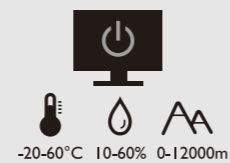

LCD Monitor Quick Start Guide

Stylish Monitor with Eye Care Technology | G Series

DN: G85T-EQ-V1

© 2021 BenQ Corporation. All rights reserved. Rights of modification reserved.

HDMI
(varies by region)

USB-C™
(varies by region)