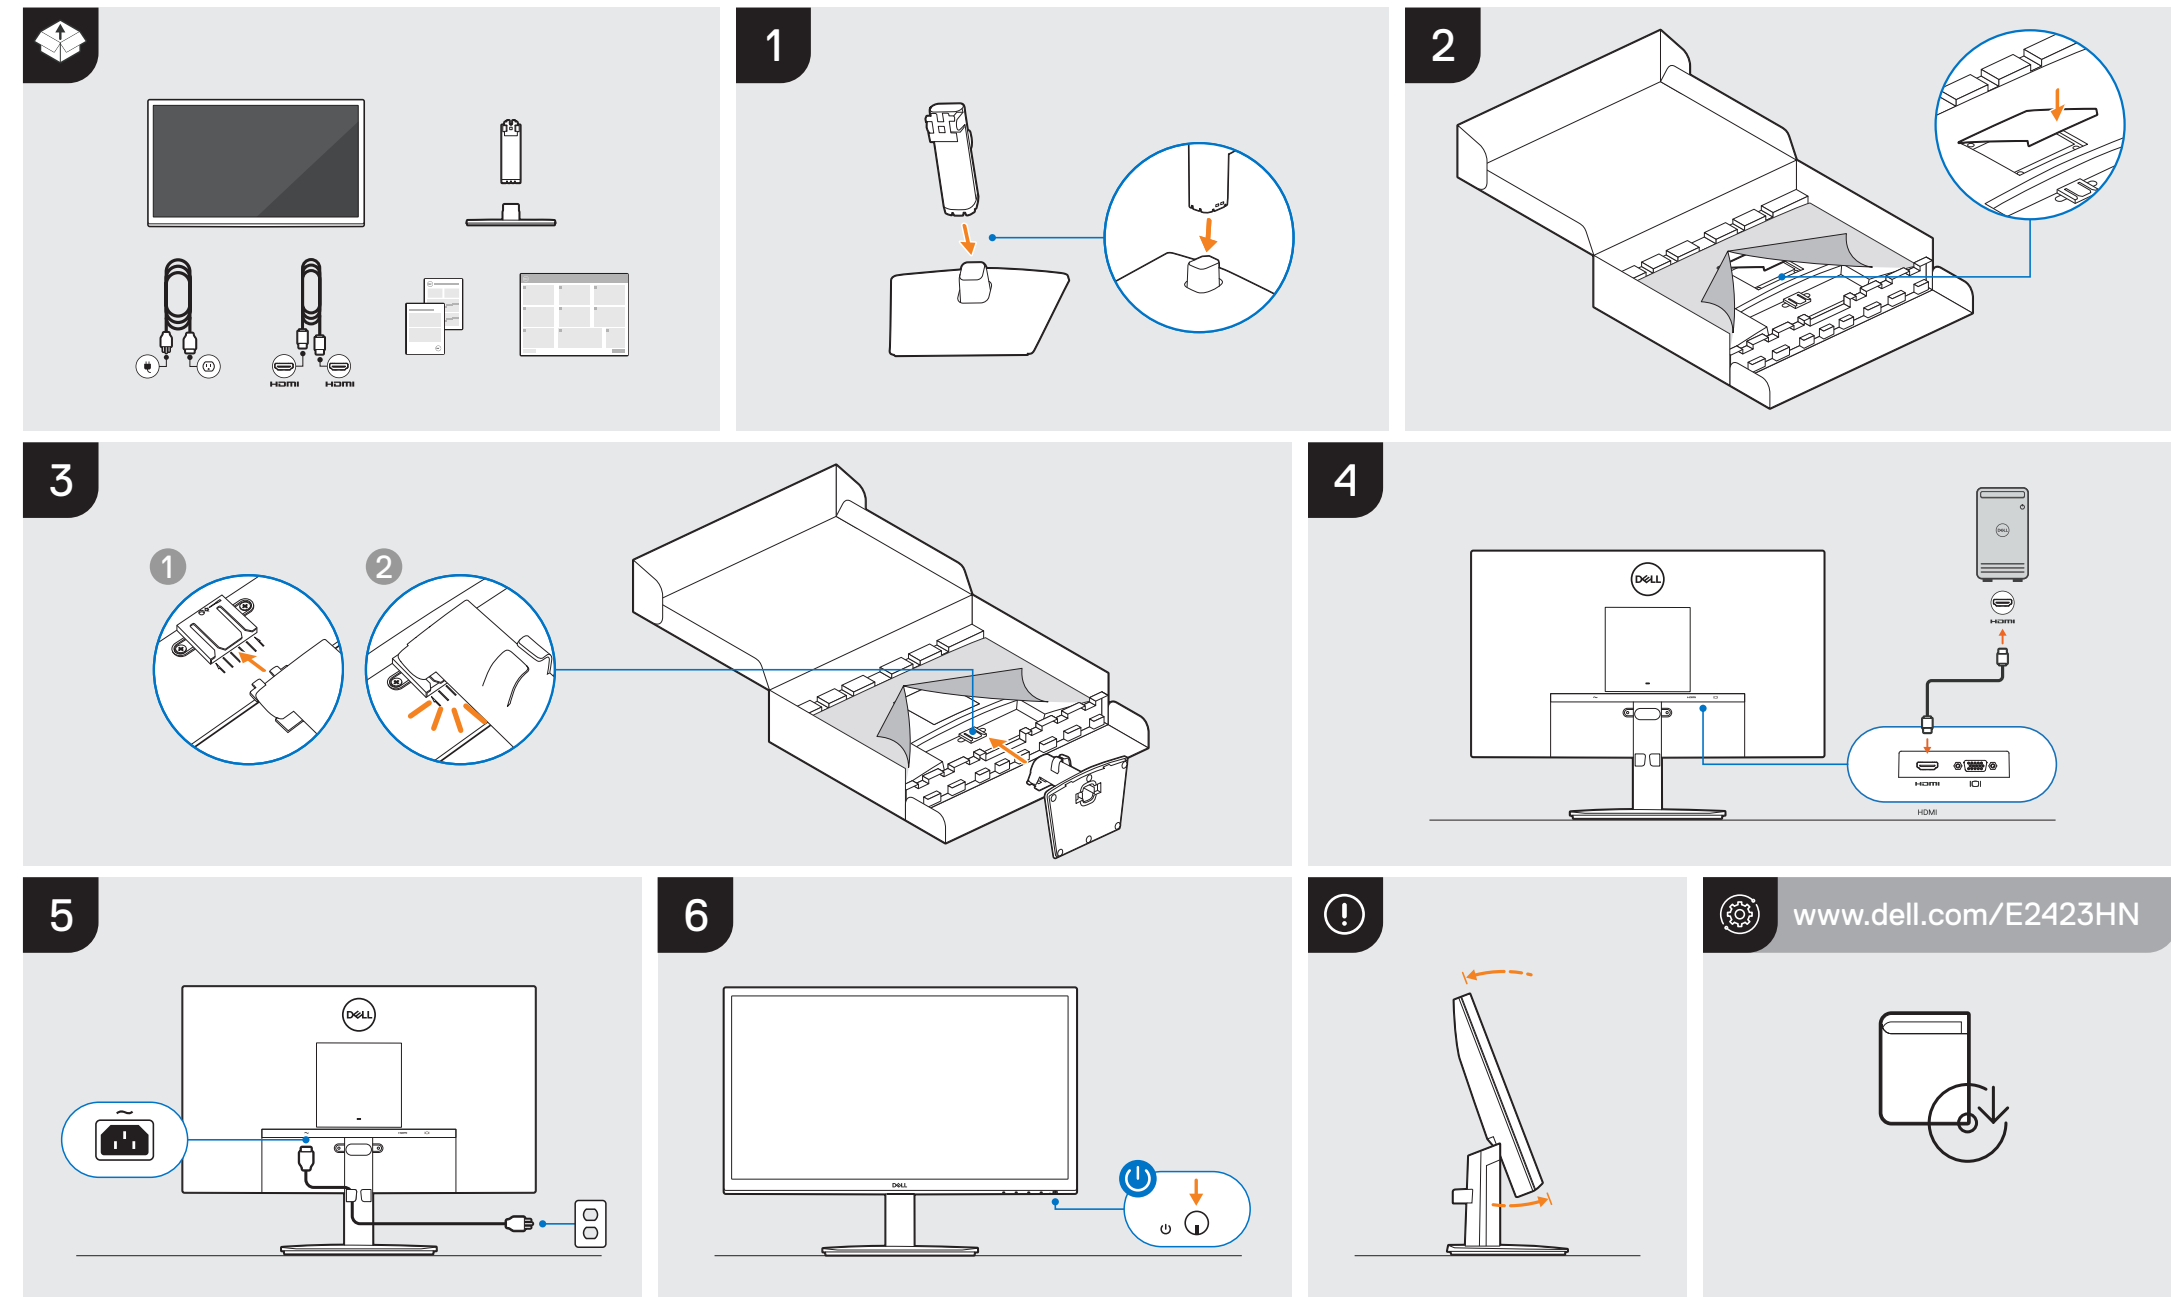

297mm

E2423HN

210mm

2022-03  
© 2022 Dell Inc. or its subsidiaries.

DELL P/N: 4GFR4 Rev. A00

MODIFY LOG				
VER	DATE	ZONE	DESCRIPTION	REMARK
A	2021/12/15		First release. (Based on E2423HN-QSG(DAO)-3A251WR00(A)-210517.)	
	2021/12/24		AW is confirmed OK.	211224 Grace
B	2022/02/21		Revise monitor connectivity icon: change DP > HDMI connector in step 4 & 5.	220221 Riley

尺寸	297*210mm
材質	120G書紙
顏色	1+0C ■ Black
裝訂/折頁方式	不折頁
頁數	1P

DESIGNAL	NAME	DATE	TITLE	DELL E2423HN QSG(DAO)		
	Riley Wang	2021/12/15		MODEL NAME	E2423HN	PART NO. 3A2520J00-xxx-G
APPROVED	Fian Wang	2021/12/15				