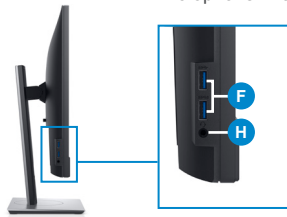

What's in the box?

Components

- Monitor panel
- Stand (arm and base)

Cables

- DisplayPort cable
- VGA cable
- USB 3.0 upstream cable (enables the USB ports on the monitor)
- Power cable

Documentation

- Quick Setup Guide
- Drivers and documentation media (CD)
- Safety and regulatory information

Standard service plan

- 3 Years Advanced Exchange Service² & 3 Years Limited Hardware Warranty³
- Premium Panel Guarantee¹

Environmental compliance

ENERGY STAR®, EPEAT® Gold⁴, RoHS, TCO Certified Displays

Dell 24 Monitor for Video Conferencing | P2418HZ

Display

Model number	P2418HZ
Viewable image size (diagonal)	60.47 cm (23.8 inches)
Active display area	
Horizontal	527.04 mm (20.75 inches)
Vertical	296.46 mm (11.67 inches)
Maximum resolution	1920 x 1080 at 60 Hz
Aspect ratio	16:9
Pixel pitch	0.275 mm x 0.275 mm
Brightness (typical)	250 cd/m²
Color gamut (typical)	83%⁵ (CIE1976)
Color depth	16.7 million colors
Contrast ratio (typical)	1,000:1
Dynamic contrast ratio	8 million:1
Viewing angle (typical) (vertical/horizontal)	178°/178°
Response time (typical)	6 ms gray-to-gray
Panel technology	In-plane switching, anti-glare with 3H hardness
Backlight	LED
Speakers	Dual integrated 5W

Connectivity

Connectors	1 x DisplayPort (ver 1.2)⁶, 1 x HDMI (ver 1.4), 1 x VGA, 1 x USB 3.0 port upstream, 2 x USB 3.0 ports (side) (including 1 x USB 3.0 BC1.2 charging port), 2 x USB 3.0 ports (bottom), 1 x Headphone-out/ Microphone-in combo jack

Design and video conferencing features

Video conferencing features	2.1 Mega-pixel, Full HD image sensor and dual IR LEDs with VGA infrared camera, dual digital microphone (Omni-directional), Speakers (2 x 5.0W)
Stand	Height-adjustable stand (125 mm), Tilt (-5° to 21°), Swivel (45° to 45°), Pivot (90° clockwise), built-in cable-management
VESA mounting support (wall mount kit sold separately)	100 mm x 100 mm
Security	Security lock slot (security lock not included), anti-theft stand lock slot (to panel)

Power

AC input voltage/frequency/current	100 to 240 VAC/50 or 60 Hz ± 3 Hz/1.5 A (typical)
Power consumption (typical)	19W
Power consumption (ENERGY STAR®)	17.1W
Power consumption standby/sleep mode	<0.3 W

Dimensions (with stand)

Height with stand (compressed ~ extended)	375.6 mm ~ 500.6 mm (14.79 inches ~ 19.71 inches)
Width	549.8 mm (21.65 inches)
Depth	180.0 mm (7.09 inches)

Weight

Weight (panel only – no stand)	3.60 kg (7.93 lb)
Weight (with stand)	6.12 kg (13.49 lb)
Shipping weight	8.25 kg (18.18 lb)

[*] Dell monitors are #1 Worldwide for 3 consecutive years. Source: IHS Global Inc. Desktop Monitor Market Tracker (2013 to 2015) ID#G16000073

^{**} Windows Hello requires specialized hardware, including fingerprint reader, illuminated IR sensor or other biometric sensors.

^{***} Cortana available in select global markets at launch. Cortana experience may vary by region and device.

^{††} Certified (ID0000051369 – Flicker Free / ID0000051370 - Low Blue Light Content).

^{††} Registered in US and Canada only.