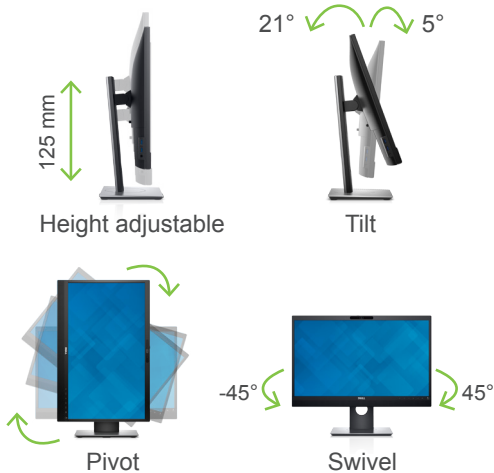

Easily adjust the panel to your preferred viewing position to work the way you like.