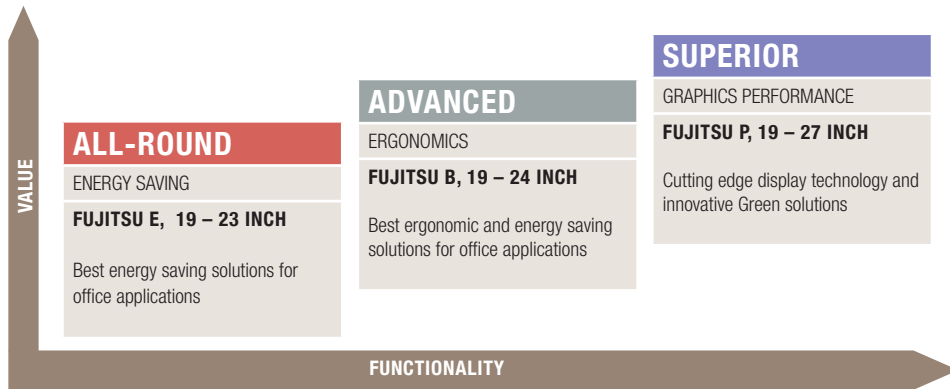

A FEAST FOR YOUR EYES

FUJITSU DISPLAYS

IPS (IN PLANE SWITCHING)

- IPS panel technology for best picture performance
- Ultra-wide viewing angle and brilliant view from any perspective
- Outstanding brightness uniformity and grey scaling
- 102% color gamut (27-inch)
- Perfect greyscales with DICOM optimized gamma preset

0-WATT

- P Line offers 0-Watt power consumption in off-mode (VGA and DVI)
- Unique and patent applied technology – worldwide

ECO SYSTEM

- Eco mode for power saving potential of up to 50% in operation
- Eco Key - activate the Eco mode by one key stroke
- Control LED in 3 colors for the three levels of the mode