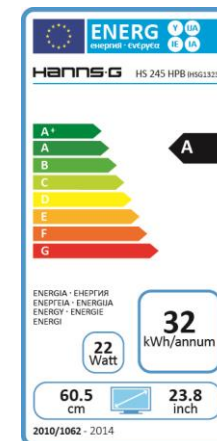

VESA Mounting	100 x 100 mm (TBC)
Kensington Lock	Yes
Tilt	-5° ~ + 15°
Controls	Menu, Down, Up, Exit, Scale, Source, Power
Color	Warm, Cool, User Mode
Preset Mode	Movie, Photo, Game, Standard
On Screen Display	Languages: 9 OSD Languages
Carton Box	Brown Box
Accessory	Power Cable (1,5m), VGA Cable (1,5m), Warranty Card, Quick Start Guide (paper)

A	Supplier's Name	HANNspree
B	Model Name	HS245HPB
C	Energy Efficiency Class	A
D	Screen Size	E Centimetres F inches
		60,45 23,80
G	On mode power Consumption (W)	22
H	Annual Energy Consumption* (kWh)	32
J	Standby-mode Power Consumption (W)	N/A
K	Off-mode Power Consumption (W)	0,35
L	Screen Resolution	1920x1080

* Energy consumption XYZ kWh per year, based on the power consumption of the television operating 4 hours per day for 365 days. The actual energy consumption will depend on how the television is used.

Actual products may differ slightly from those illustrated on this promotion material. Please refer to actual samples for final selection. The products displayed on this promotion material may not be available for purchase in your particular country or locality. Please check with your local HANNspree authorized representatives for the availability of specific products in your area. HANNspree reserves the right to modify design and specifications as well as to change the accessories without notice.