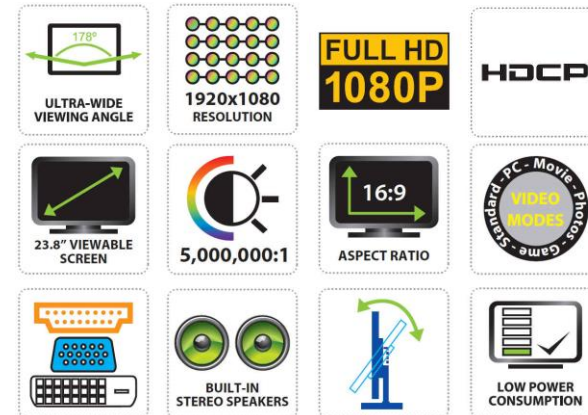

HANNING·G

by HANNSpree

HS245HPB

23,8" / 60,45 cm Diagonal LED-Backlight – Format 16:9

Backlight
LED

- 23,8" 16:9 LED Backlight Monitor
- 1920 x 1080 WUXGA Resolution
- 178° / 178° Ultra Wide Viewing Angle HS-IPS
- Triple Input: HDMI + DVI + VGA
- Built-In Stereo Speakers
- Tilt and Wall-Mountable (VESA)
- Low Power Consumption
- Multi-Video Modes
- ECO Friendly

HS245HPB

23,8" / 60,45 cm Diagonal LED-Backlight – Format 16:9

HANN.S.G
by **HANNspree**

4 711404 021367 >

LCD Panel	Display Size	60,45cm / 23,8" Diagonal	
	Panel Type	LED-Backlight	
	Brightness	250 cd/m2	
	Contrast (Typical)	1000:1 (Typical)	
	Contrast (Active)	5M:1 (Active)	
	Pixel Pitch	0.2745 (H) x 0.2745 (V) mm	
	Resolution (H x V)	1920 x 1080	
	Aspect Ratio	16:9	
	Response Time	8 msec	
	View Angles LR, UD	H/V 178° / 178° (CR > 10)	
	Panel Surface	Anti-Glare	
	Display Colors	16.7M Colors	
	PC Input Range	Horizontal Freq.	30 to 80 kHz
		Vertical Freq.	60 to 75 Hz
Max. Display Freq.		1920 x 1080 @ 60Hz	
Interface	Input 1	D-Sub (VGA)	
	Input 2	DVI-D	
	Input 3	HDMI	
Output Terminal	Speakers	Yes, 2W x 2	
	Consumption	On:22W; Standby: ≤0.5W;Off: 0.35W	
	AC Power Range	AC 100 ~ 240V, 50 ~ 60Hz	
	Power Mode Indicator	Power On: Green (LED)	
Operating Condition		Power Saving: Green flicker (LED)	
	Temperature	5° ~ 35° C	
	Humidity	20% ~ 70%, non-condensing	
Physical	Dimensions	575 x 53 x 405 mm (W x D x H)	
	Packing Dimens.	627 x 102 x 450 mm (W x D x H)	
	Net Weight	3,7 Kg	
	Gross Weight	4,85 Kg	

VESA Mounting	100 x 100 mm (TBC)
Kensington Lock	Yes
Tilt	-5° ~ + 15°
Controls	Menu, Down, Up, Exit, Scale, Source, Power
Color	Warm, Cool, User Mode
Preset Mode	Movie, Photo, Game, Standard
On Screen Display	Languages: 9 OSD Languages
Carton Box	Brown Box
Accessory	Power Cable (1,5m), VGA Cable (1,5m), Warranty Card, Quick Start Guide (paper)