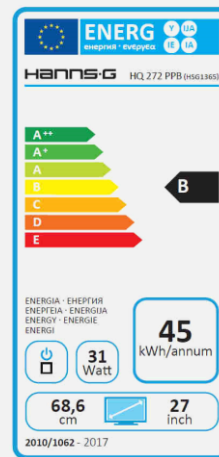

VESA Mounting	100 x 100 mm
Monitor Stand	Regular Stand
Tilt / Kensington Lock	-5° ~ 15° / Yes
Pivot / Swivel	No / No
Controls	Menu, Bri (+), Vol (-), Input/Enter, Power
Color	Warm, Nature, Cool, User Mode
Preset Mode	PC, Movie, Game, ECO Modes
On Screen Display	15 OSD Languages
Flicker Free	Yes
Accessory	Power Cable (1,5m); HDMI Cable (1,5m); Warranty Card; Quick Start Guide

Supplier's Name	HANNspree
Model Name	HQ272PPB
Energy Efficiency Class	B
Screen Size (Centimetres)	68,6
Screen Size (Inches)	27,00
On mode power Consumption (W)	31
Annual Energy Consumption* (kWh)	45
Standby-mode Power Consumption (W)	0,43
Off-mode Power Consumption (W)	0,30
Screen Resolution	2560 x 1440

PART. NO.:
HQ 272 PPB

4 711404 022012 >

* Energy consumption XYZ kWh per year, based on the power consumption of the television operating 4 hours per day for 365 days. The actual energy consumption will depend on how the television is used.