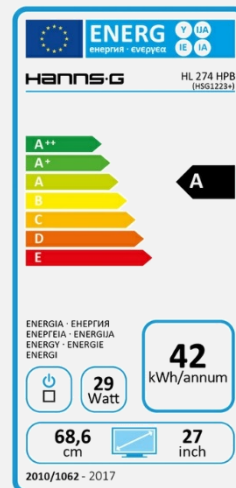

HL 274 HPB (ROX)

27" / 68,58cm Diagonal
LED Backlight – Format 16:9

- 27" 16:9 LED Backlight Monitor
- 1920 x 1080 Full HD 1080p
- 2 msec Fast Response Time
- Triple Input: HDMI+DVI+VGA
- Built-In Stereo Speakers
- Tilt and Wall-Mountable (VESA)
- Low Power Consumption
- Multi-Video Modes
- ECO Friendly
- Flicker Free

RESPONSE TIME, VESA

2 msec

VESA
Wall-Mountable

ERGONOMIC FEATURES

Eco
Friendly

Tilt

Low
Power
Cons.

Video
Modes

Display Size	68,58 cm / 27" Diagonal
Panel Type	TFT – LED Backlight
Aspect Ratio	16:9
Resolution (H x V)	1920 x 1080 Full HD
Brightness	300cd/m ²
Contrast (Typ.)	1.000:1 (Typical)
Contrast (Active)	10.000.000:1 (Active)
Viewing Angle L/R; U/D	170° H / 160° V (CR >10) – 176° / 170° (CR > 5)
Response Time	2 msec (w/OD)
Pixel Pitch	0,311 (H) x 0,311 (V) mm
Panel Surface	Anti-Glare
Display Colors	16.7M Colors
Horizontal Frequency	31 ~ 83 kHz
Vertical Frequency	56 ~ 75 Hz
Max Display Frequency	1920 x 1080 @ 60Hz
Input 1	D-Sub (VGA)
Input 2	DVI-D
Input 3	HDMI (Ver. 1.4)
Speakers	Yes, 2W x 2; Earphone Audio Out
Power Consumption	On: 17,4W; Stand-by: 0,3W; Off: 0,26W (TEC Total Energy Consumption. Related to EPA 7.1)
AC Power Range	AC 100 ~ 240 Volt; 50 ~ 65 Hz
Product Dimensions	639.9 x 208 x 455.5mm (W x D x H)
Packing Dimensions	712 x 120 x 453 mm (W x D x H)
Net / Gross Weight	5.2 Kgs / 6.5 Kgs (±0.3KG)
Bezel & Color Plan	Black, front bezel - Texture ,Rear cover-Texture , Arm & base : Black Texture

Supplier's Name	HANNspree
Model Name	HL274HPB Plus
Energy Efficiency Class	A
Screen Size (Centimetres)	68,6
Screen Size (Inches)	27,00
On mode power Consumption (W)	29
Annual Energy Consumption* (kWh)	42
Standby-mode Power Consumption (W)	0,32
Off-mode Power Consumption (W)	0,26
Screen Resolution	1920 x 1080