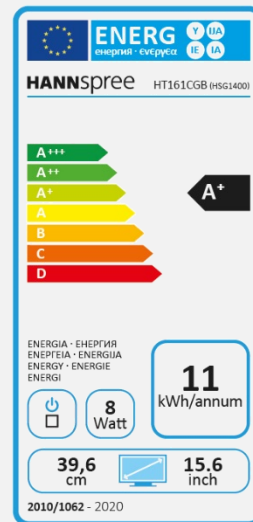

OTHER FEATURES

Built-In Stereo
Speakers

Ultra-Slim Bezel
and thin profile

10-Points
Touch

Hard Glass
Protection

Display Size	39.6 cm / 15.6" Diagonal
Panel Type	TFT – LED Backlight Technology (ADS Panel*)
Aspect Ratio	16:9
Resolution (H x V)	1920 x 1080 Full HD
Brightness	250 cd/m ² (Panel) – 220 cd/m ² (Monitor)
Contrast (Typ.)	800:1 (Typical)
Contrast (Active)	10.000.000:1 (Active)
Viewing Angle L/R; U/D	170° H / 170° V (CR > 10)
Response Time	15 msec
Pixel Pitch	0.17925 (H) X 0.17925 (V) mm
Touch Type	Self Capacitance - 10 Points Touch
Display Colors	262K Colors (6-bit)
Horizontal Frequency	31 ~ 81 kHz
Vertical Frequency	56 ~ 75 Hz
Max Display Frequency	1920 x 1080 @ 60Hz
Input 1	USB 3.1 Type-C x 2 (Power supply & signal) USB 3.1: Power Supply Standard 20V/5A Transmission rate: 10Gbps
Input 2	Mini HDMI x 1
Speakers	Yes, 0.5W x 2; Earphone Jack
Power Supply	USB 3.1 Type-C DC Input
Power Consumption	On: 7.26W; Stand-by: 0.30W; Off: 0,29W
Product Dimensions	355.4 x 11 x 222.88 mm (W x D x H)
Packing Dimensions	428 x 76 x 290 mm (W x D x H)
Net / Gross Weight	770 grams / 2300 grams
EAN	4711404023064

VESA Mounting	N/A
Tilt / Swivel	NA / N/A
Kensington Lock	N/A
Key Pad	Remote sensing buttons
Display Protection (Cover glass)	Type: AF Glass Thickness: 0.55mm
Hardness / Transmittance	≥7H Toughened hard panel surface / 88%
Color	sRGB, Bluish, Cool, Native, Warm, User Mode
Preset Mode	Standard, Game, Movie, Web, Text Modes
On Screen Display	14 Languages
Accessories	Type-C to Type-C Cable (1 mt); Type-A to Type-C Cable (1 mt); HDMI – Mini HDMI Cable (1 mt); Warranty Card; Quick Start Guide; Protective Cover / Foldable Stand
Other Features	Low Blue Light Mode

Supplier's Name	HANNspree
Model Name	HT161CGB
Energy Efficiency Class	A+
Screen Size (Centimetres)	39,6
Screen Size (Inches)	15,60
On mode power Consumption (W)	8
Annual Energy Consumption* (kWh)	11
Standby-mode Power Consumption (W)	0,30
Off-mode Power Consumption (W)	0,29
Screen Resolution	1920 x 1080