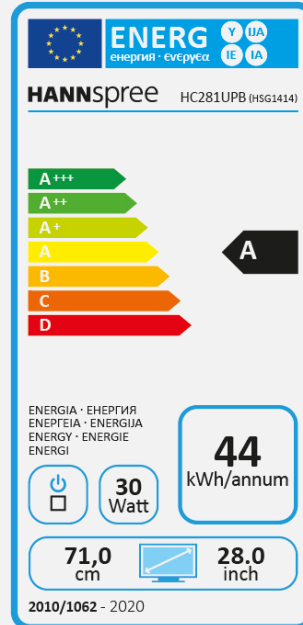

VESA Mounting	Yes, 100 x 100 mm
Monitor Stand	Normal Stand
Tilt / Kensington Lock	-5° ~ +15°(±2°) / Yes
Pivot / Swivel	- / -
Controls	MENU, + / Bri, - / Vol, Input, POWER
Color	Normal, Warm, Cool, User Modes
Preset Mode	Standard, ECO, Game, Movie Modes
Bezel & Color Plan	Front Bezel: Glossy. Rear Cover, Arm & Base: Black Texture
On Screen Display	7 OSD Languages
Accessory	Power Adaptor; Power Cable (1,5m); HDMI Cable (1,5m); Quick Start Guide; Warranty Card
Other Features	PIP: Picture In Picture PBP: Picture By Picture Low Blue Light Mode Flicker Free

Supplier's Name	HANNspree
Model Name	HC281UPB
Energy Efficiency Class	A
Screen Size (Centimetres)	71
Screen Size (Inches)	28.0
On mode power Consumption (W)	30
Annual Energy Consumption* (kWh)	44
Standby-mode Power Consumption (W)	0,32
Off-mode Power Consumption (W)	0,25
Screen Resolution	3840 x 2160

PART. NO.:
HC 281 UPB

4 711404 023163 >