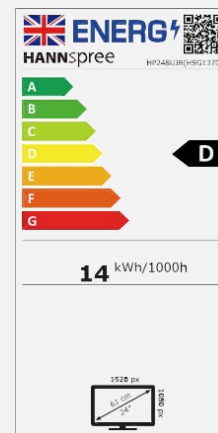

60,45 cm / 23.8"

Part. No.: HP 248 UJB

SIZE, RESOLUTION

23.8"
16:9 Aspect Ratio

Full HD
1920 x 1080

CONNECTIVITY, SPEAKER

HDMI
Display Port
VGA

Built-In
Stereo Speaker

Display Size	60,45cm / 23.8" Diagonal
Panel Type	TFT – LED Backlight, ADS Panel (*)
Aspect Ratio	16:9
Resolution (H x V)	1920 x 1080 Full HD
Brightness	300cd/m ²
Contrast (Typ.)	1.000:1 (Typical)
Contrast (Active)	80.000.000:1 (Active)
Viewing Angle L/R; U/D	178° H – 178° V (CR >10)
Response Time	4 msec (with OD)
Pixel Pitch	0,274 (H) x 0,274 (V) mm
Panel Surface	Anti-Glare, Hard Coating 3H
Display Colors	16.7M Colors
Horizontal Frequency	30 ~ 83 kHz
Vertical Frequency	56 ~ 75 Hz
Max Display Frequency	1920 x 1080 @ 60Hz
Input 1	D-Sub (VGA)
Input 2	HDMI
Input 3	Display Port
Buil-in Speakers	Yes, 2W x 2; Earphone Jack
Power Consumption	On: 14W; Sleep: 0,33W; Off: 0,21W
AC Power Range	AC 100 ~ 240 Volt; 50 ~ 60 Hz
Product Dimensions	540 x 251,4 x 646,4 mm (W x D x H)
Packing Dimensions	635 x 165 x 402 mm (W x D x H)
Net / Gross Weight	4,1 Kg / 5,2 Kg
Bezel & Color Plan	Bezel / Arm / Base / Rear Cover: Black texture

VESA Mounting	100 x 100 mm
Monitor Stand	Height Adjustable Stand (120 ± 5mm)
Tilt / Kensington Lock	-5° ~ 20° / Yes
Pivot / Swivel	Yes 90° Clockwise / Left: 45° - Right: 45°
Controls	Menu, (+), (-), AUTO, Power
Color	Warm, Natural, Cool, User Mode
Preset Mode	PC, Movie, Game, ECO Modes
On Screen Display	11 OSD Languages
Accessory	Power Cable (1,5m); HDMI Cable (1,5m); Warranty Card; Quick Start Guide
Other Features	Low Blue Light Mode Flicker Free
Built-in USB HUB	USB 3.0 HUB (1upstream, 2 downstream)