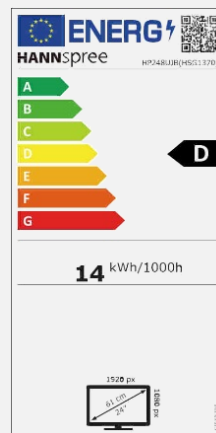

60,45 cm / 23.8"

Part. No.: HP 248 UJB

SIZE, RESOLUTION

23.8"
16:9 Aspect Ratio

Full HD
1920 x 1080

CONNECTIVITY, SPEAKER

HDMI
Display Port
VGA

Built-In
Stereo Speaker

Display Size	60,45cm / 23.8" Diagonal
Panel Type	TFT – LED Backlight, ADS Panel (*)
Aspect Ratio	16:9
Resolution (H x V)	1920 x 1080 Full HD
Brightness	300cd/m ²
Contrast (Typ.)	1.000:1 (Typical)
Contrast (Active)	80.000.000:1 (Active)
Viewing Angle L/R; U/D	178° H – 178° V (CR >10)
Response Time	4 msec (with OD)
Pixel Pitch	0,274 (H) x 0,274 (V) mm
Panel Surface	Anti-Glare, Hard Coating 3H
Display Colors	16.7M Colors
Horizontal Frequency	30 ~ 83 kHz
Vertical Frequency	56 ~ 75 Hz
Max Display Frequency	1920 x 1080 @ 60Hz
Input 1	D-Sub (VGA)
Input 2	HDMI
Input 3	Display Port
Buil-in Speakers	Yes, 2W x 2; Earphone Jack
Power Consumption	On: 14W; Sleep: 0,33W; Off: 0,21W
AC Power Range	AC 100 ~ 240 Volt; 50 ~ 60 Hz
Product Dimensions	540 x 251,4 x 646,4 mm (W x D x H)
Packing Dimensions	635 x 165 x 402 mm (W x D x H)
Net / Gross Weight	4,1 Kg / 5,2 Kg
Bezel & Color Plan	Bezel / Arm / Base / Rear Cover: Black texture

VESA Mounting	100 x 100 mm
Monitor Stand	Height Adjustable Stand (120 ± 5mm)
Tilt / Kensington Lock	-5° ~ 20° / Yes
Pivot / Swivel	Yes 90° Clockwise / Left: 45° - Right: 45°
Controls	Menu, (+), (-), AUTO, Power
Color	Warm, Natural, Cool, User Mode
Preset Mode	PC, Movie, Game, ECO Modes
On Screen Display	11 OSD Languages
Accessory	Power Cable (1,5m); HDMI Cable (1,5m); Warranty Card; Quick Start Guide
Other Features	Low Blue Light Mode Flicker Free
Built-in USB HUB	USB 3.0 HUB (1upstream, 2 downstream)