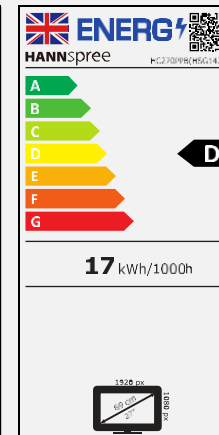

HC 270 PPB

68,6 cm / 27" Diagonal
LED Backlight – Format 16:9

- 27" 16:9 LED Backlight Monitor
- 1920 x 1080 Full HD Resolution
- Triple Inputs: Display Port + HDMI + VGA
- Built-In Stereo Speakers
- Tilt and Wall-Mountable (VESA)
- Low Power Consumption
- Multi-Video Modes
- Low Blue Light Mode
- Flicker Free

68,6 cm / 27"

Part. No.: HC 270 PPB

SIZE, RESOLUTION

27"
16:9 Aspect Ratio

Full HD
1920 x 1080

CONNECTIVITY, SPEAKER

VGA
HDMI
DP

Built-In
Stereo Speaker

Display Size	68,6cm / 27" Diagonal
Panel Type	TFT – LED Backlight TN Panel
Aspect Ratio	16:9
Resolution (H x V)	1920 x 1080 Full HD
Brightness	300cd/m ² (Typical)
Contrast (Typ.)	1.000:1 (Typical)
Contrast (Active)	10.000.000:1 (Active)
Viewing Angle L/R; U/D	170° H – 160° V (CR >10)
Response Time	5 msec
Pixel Pitch	0,31125 (H) x 0,31125 (V) mm
Panel Surface	Anti-Glare; Hardness Coating 3H
Display Colors	16.7M Colors
Horizontal Frequency	30 ~ 83 kHz
Vertical Frequency	56 ~ 75 Hz
Max Display Frequency	1920 x 1080 @ 60Hz
Input 1	D-Sub (VGA)
Input 2	HDMI 1.4
Input 3 / 4	Display Port 1.2 / Audio In
Buil-in Speakers	Yes, 2W x 2
Power Consumption	On: 17W; Stand-by: 0,3W; Off: 0,1W
Power Range	External PSU DC: 12V – 4A AC 100 ~ 240 Volt; 50 ~ 65 Hz
Product Dimensions	623,85 x 43,3 x 460,3 mm without stand (W x D x H)
Packing Dimensions	690 x 130 x 508 mm (W x D x H)
Net / Gross Weight	4,51 Kg / 5,97 Kg (± 0,3 Kg)

VESA Mounting	100 x 100 mm
Monitor Stand	Fixed Stand
Tilt / Kensington Lock	-5° ~ 15° (±1°) / Yes
Pivot / Swivel	- / -
Controls	MENU / LEFT / RIGHT / EXIT / POWER
Color	5500K / 6500K / 9300K / User Modes
Preset Mode	PC, ECO, Movie, Game Modes
On Screen Display	7 OSD Languages
Other Features	Flicker Free Low Blue Light Mode
Accessory	External Power Supply (1,2m); Power Cable (1,5m); HDMI Cable (1,5m); Warranty Card; Quick Start Guide