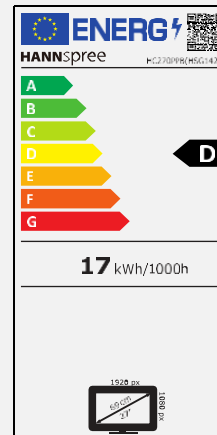

HC 270 PPB

68,6 cm / 27" Diagonal
LED Backlight – Format 16:9

- 27" 16:9 LED Backlight Monitor
- 1920 x 1080 Full HD Resolution
- Triple Inputs: Display Port + HDMI + VGA
- Built-In Stereo Speakers
- Tilt and Wall-Mountable (VESA)
- Low Power Consumption
- Multi-Video Modes
- Low Blue Light Mode
- Flicker Free

68,6 cm / 27"

Part. No.: HC 270 PPB

SIZE, RESOLUTION

27"
16:9 Aspect Ratio

Full HD
1920 x 1080

CONNECTIVITY, SPEAKER

VGA
HDMI
DP

Built-In
Stereo Speaker

Display Size	68,6cm / 27" Diagonal
Panel Type	TFT – LED Backlight TN Panel
Aspect Ratio	16:9
Resolution (H x V)	1920 x 1080 Full HD
Brightness	300cd/m ² (Typical)
Contrast (Typ.)	1.000:1 (Typical)
Contrast (Active)	10.000.000:1 (Active)
Viewing Angle L/R; U/D	170° H – 160° V (CR >10)
Response Time	5 msec
Pixel Pitch	0,31125 (H) x 0,31125 (V) mm
Panel Surface	Anti-Glare; Hardness Coating 3H
Display Colors	16.7M Colors
Horizontal Frequency	30 ~ 83 kHz
Vertical Frequency	56 ~ 75 Hz
Max Display Frequency	1920 x 1080 @ 60Hz
Input 1	D-Sub (VGA)
Input 2	HDMI 1.4
Input 3 / 4	Display Port 1.2 / Audio In
Buil-in Speakers	Yes, 2W x 2
Power Consumption	On: 17W; Stand-by: 0,3W; Off: 0,1W
Power Range	External PSU DC: 12V – 4A AC 100 ~ 240 Volt; 50 ~ 65 Hz
Product Dimensions	623,85 x 43,3 x 460,3 mm without stand (W x D x H)
Packing Dimensions	690 x 130 x 508 mm (W x D x H)
Net / Gross Weight	4,51 Kg / 5,97 Kg (± 0,3 Kg)

VESA Mounting	100 x 100 mm
Monitor Stand	Fixed Stand
Tilt / Kensington Lock	-5° ~ 15° (±1°) / Yes
Pivot / Swivel	- / -
Controls	MENU / LEFT / RIGHT / EXIT / POWER
Color	5500K / 6500K / 9300K / User Modes
Preset Mode	PC, ECO, Movie, Game Modes
On Screen Display	7 OSD Languages
Other Features	Flicker Free Low Blue Light Mode
Accessory	External Power Supply (1,2m); Power Cable (1,5m); HDMI Cable (1,5m); Warranty Card; Quick Start Guide