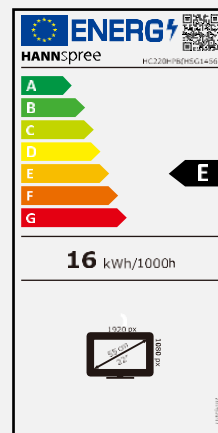

## HC 220 HPB

54,61 cm / 21.5" Diagonal  
LED Backlight – Format 16:9

- 21,5" 16:9 LED Backlight Monitor
- 1920 x 1080 Full HD Resolution
- Input: HDMI + VGA
- Built-In Stereo Speakers
- Tilt and Wall-Mountable (VESA)
- Low Power Consumption
- Multi-Video Modes
- ECO Friendly
- Low Blue Light Mode
- Flicker Free

### OTHER FEATURES

Eco  
Friendly

Low Blue  
Light  
Mode

Tilt

Flicker  
Free

Display Size	54,61 cm / 21.5" Diagonal
Panel Type	TFT – LED Backlight, TN Panel
Aspect Ratio	16:9
Resolution (H x V)	1920 x 1080 Full HD
Brightness	250cd/m <sup>2</sup> (Typical)
Contrast (Typ.)	1.000:1 (Typical)
Contrast (Active)	10.000.000:1 (Active)
Viewing Angle L/R; U/D	170° H / 160° V (CR >10)
Response Time	5 msec (typ)
Pixel Pitch	0,248 (H) x 0,248 (V) mm
Panel Surface	Anti-Glare, Haze level 25%; Hard coating 3H
Display Colors	16.7M Colors
Horizontal Frequency	30 ~ 83 kHz
Vertical Frequency	56 ~ 75 Hz
Max Display Frequency	1920 x 1080 @ 60Hz
Input 1	D-Sub (VGA)
Input 2	HDMI (Ver. 1.4)
Input 3	Audio In
Speakers	2W x 2
Power Consumption	On: 16W; Stand-by: 0,5W; Off: 0,3W
AC Power Range	External Power Supply: 12V, 2,5A AC 100 ~ 240 Volt; 50 ~ 65 Hz
Product Dimensions	506,7 x 209,9 x 386,9 mm with Stand (W x D x H) 506,7 x 38,5 x 303,3 mm without Stand (W x D x H)
Packing Dimensions	550 x 105 x 415 mm (W x D x H)
Net / Gross Weight	2,25 Kg / 3,15 Kg

VESA Mounting	75 x 75 mm
Monitor Stand	Fixed Stand
Tilt / Kensington Lock	-5° ~ 15° (±2°) / Yes
Pivot / Swivel	No / No
Controls	Menu (Enter) / < (Vol) / > (Bri) / Exit (Input) / Power
Color	6500, 5500, 9300, User Modes
Preset Mode	PC, ECO, Movie, Game Modes
On Screen Display	7 OSD Languages
Other Features	Flicker Free; Low Blue Light Mode
Accessory	External Power Supply; HDMI Cable (1,5m); Warranty Card; Quick Start Guide