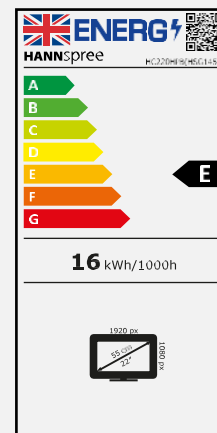

## HC 220 HPB

54,61 cm / 21.5" Diagonal  
LED Backlight – Format 16:9

- 21,5" 16:9 LED Backlight Monitor
- 1920 x 1080 Full HD Resolution
- Input: HDMI + VGA
- Built-In Stereo Speakers
- Tilt and Wall-Mountable (VESA)
- Low Power Consumption
- Multi-Video Modes
- ECO Friendly
- Low Blue Light Mode
- Flicker Free

### OTHER FEATURES

Eco  
Friendly

Low Blue  
Light  
Mode

Tilt

Flicker  
Free

Display Size	54,61 cm / 21.5" Diagonal
Panel Type	TFT – LED Backlight, TN Panel
Aspect Ratio	16:9
Resolution (H x V)	1920 x 1080 Full HD
Brightness	250cd/m <sup>2</sup> (Typical)
Contrast (Typ.)	1.000:1 (Typical)
Contrast (Active)	10.000.000:1 (Active)
Viewing Angle L/R; U/D	170° H / 160° V (CR >10)
Response Time	5 msec (typ)
Pixel Pitch	0,248 (H) x 0,248 (V) mm
Panel Surface	Anti-Glare, Haze level 25%; Hard coating 3H
Display Colors	16.7M Colors
Horizontal Frequency	30 ~ 83 kHz
Vertical Frequency	56 ~ 75 Hz
Max Display Frequency	1920 x 1080 @ 60Hz
Input 1	D-Sub (VGA)
Input 2	HDMI (Ver. 1.4)
Input 3	Audio In
Speakers	2W x 2
Power Consumption	On: 16W; Stand-by: 0,5W; Off: 0,3W
AC Power Range	External Power Supply: 12V, 2,5A AC 100 ~ 240 Volt; 50 ~ 65 Hz
Product Dimensions	506,7 x 209,9 x 386,9 mm with Stand (W x D x H) 506,7 x 38,5 x 303,3 mm without Stand (W x D x H)
Packing Dimensions	550 x 105 x 415 mm (W x D x H)
Net / Gross Weight	2,25 Kg / 3,15 Kg

VESA Mounting	75 x 75 mm
Monitor Stand	Fixed Stand
Tilt / Kensington Lock	-5° ~ 15° (±2°) / Yes
Pivot / Swivel	No / No
Controls	Menu (Enter) / < (Vol) / > (Bri) / Exit (Input) / Power
Color	6500, 5500, 9300, User Modes
Preset Mode	PC, ECO, Movie, Game Modes
On Screen Display	7 OSD Languages
Other Features	Flicker Free; Low Blue Light Mode
Accessory	External Power Supply; HDMI Cable (1,5m); Warranty Card; Quick Start Guide