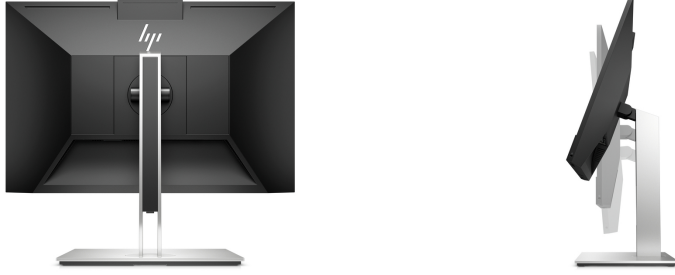

HP E24m G4 FHD USB-C Conferencing Monitor Specifications Table

*Product image may differ from actual product