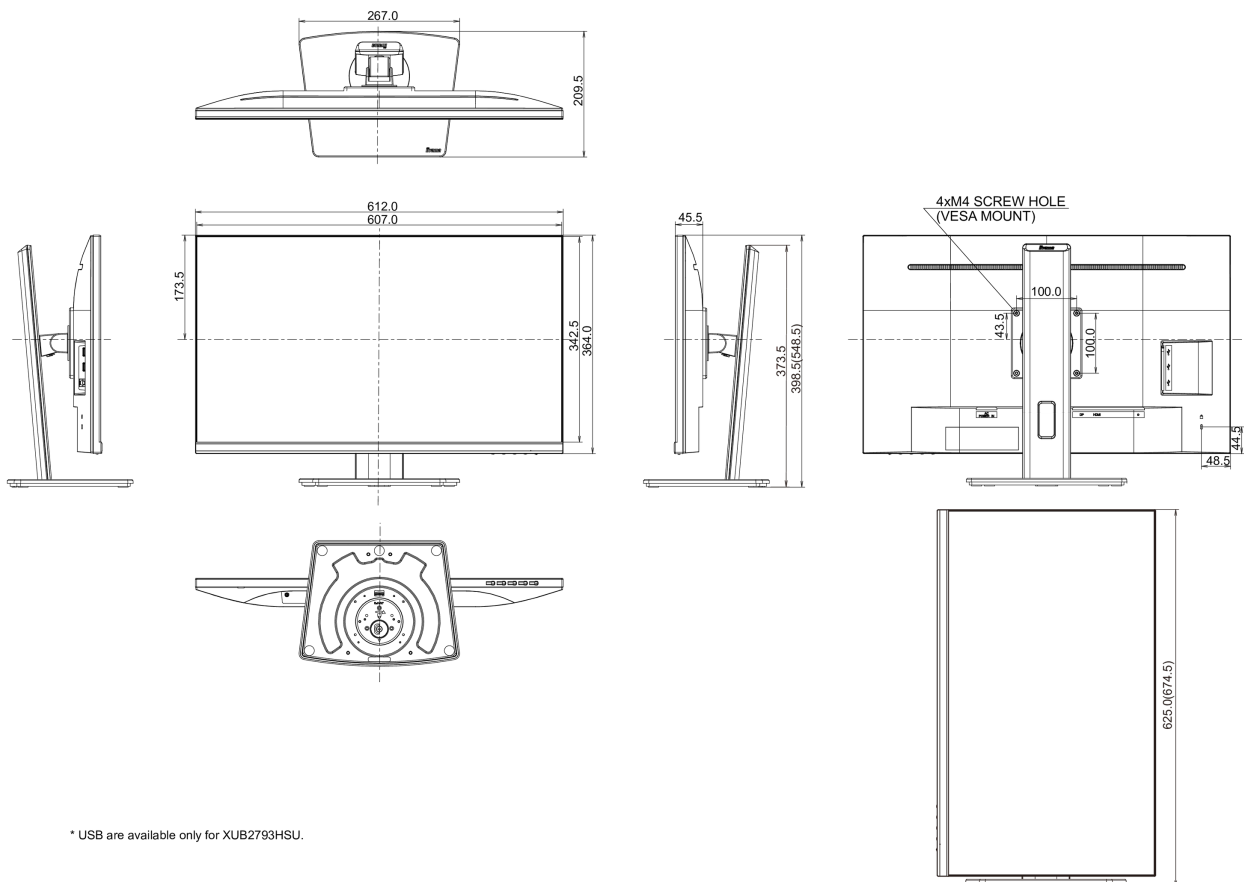

01 DISPLAY CHARACTERISTICS

Design	3-side borderless
Diagonal	27", 68.5cm
Panel	IPS panel technology LED, matte finish
Native resolution	1920 x 1080 @75Hz (2.1 megapixel Full HD)
Aspect ratio	16:9
Panel brightness	300 cd/m ²
Static contrast	1000:1
Advanced contrast	80M:1
Response time (GTG)	4ms
Viewing zone	horizontal/vertical: 178°/178°, right/left: 89°/89°, up/down: 89°/89°
Colour support	16.7mIn (sRGB: 96%; NTSC: 72%)
Horizontal Sync	30 - 83kHz
Viewable area W x H	597.9 x 336.3mm, 23.5 x 13.2"
Pixel pitch	0.311mm
Colour	matte, black

04 MECHANICAL

Display position adjustments	height, pivot (rotation), swivel, tilt
Height adjustment	150mm
Rotation (PIVOT function)	90°
Swivel stand	90°; 45° left; 45° right
Tilt angle	23° up; 5° down
VESA mounting	100 x 100mm
Cable management system	yes

05 ACCESSORIES INCLUDED

Cables	power, USB, HDMI
Other	quick start guide, safety guide

06 POWER MANAGEMENT

Power supply unit	internal
Power supply	AC 100 - 240V, 50/60Hz
Power usage	19W typical, 0.5W stand by, 0.3W off mode

Product dimensions W x H x D	612 x 398.5 (548.5) x 209.5mm
Box dimensions W x H x D	684 x 425 x 151mm
Weight (without box)	6.8kg
Weight (with box)	8.6kg
EAN code	4948570121182

* USB are available only for XUB2793HSU.