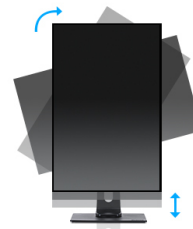

27" IPS panel technology with height adjustable stand

Stylish edge-to-edge design makes the ProLite XUB2793HSU perfect for multi-monitor set-ups. The IPS panel offers accurate and consistent colour reproduction with wide viewing angles. High contrast and brightness values mean the monitor will provide excellent performance for photographic and web design. Equipped with speakers, 2 port USB hub, headphone socket, HDMI and DisplayPort connections, a blue light reducer function to reduce eye fatigue and an ergonomic 150mm height adjustable stand for optimal user comfort, make this 27" monitor a great choice for both multi-monitor configuration and office applications.

IPS Technology

IPS displays are best known for wide viewing angles and natural, highly accurate colours. They are especially suited for colour-critical applications.

HAS (150mm) + PIVOT

With a height adjustable stand you will create an ergonomic work posture and position that meets all health and safety requirements. This will not only prevent any health issues but will also increase your productivity. The pivot function allows the screen to rotate from landscape to portrait orientation. This functionality can be useful if the application requires more height than width.

01 DISPLAY CHARACTERISTICS

Design	3-side borderless
Diagonal	27", 68.5cm
Panel	IPS panel technology LED, matte finish
Native resolution	1920 x 1080 @75Hz (2.1 megapixel Full HD)
Aspect ratio	16:9
Panel brightness	300 cd/m ²
Static contrast	1000:1
Advanced contrast	80M:1
Response time (GTG)	4ms
Viewing zone	horizontal/vertical: 178°/178°, right/left: 89°/89°, up/down: 89°/89°
Colour support	16.7mIn (sRGB: 96%; NTSC: 72%)
Horizontal Sync	30 - 83kHz
Viewable area W x H	597.9 x 336.3mm, 23.5 x 13.2"
Pixel pitch	0.311mm
Colour	matte, black