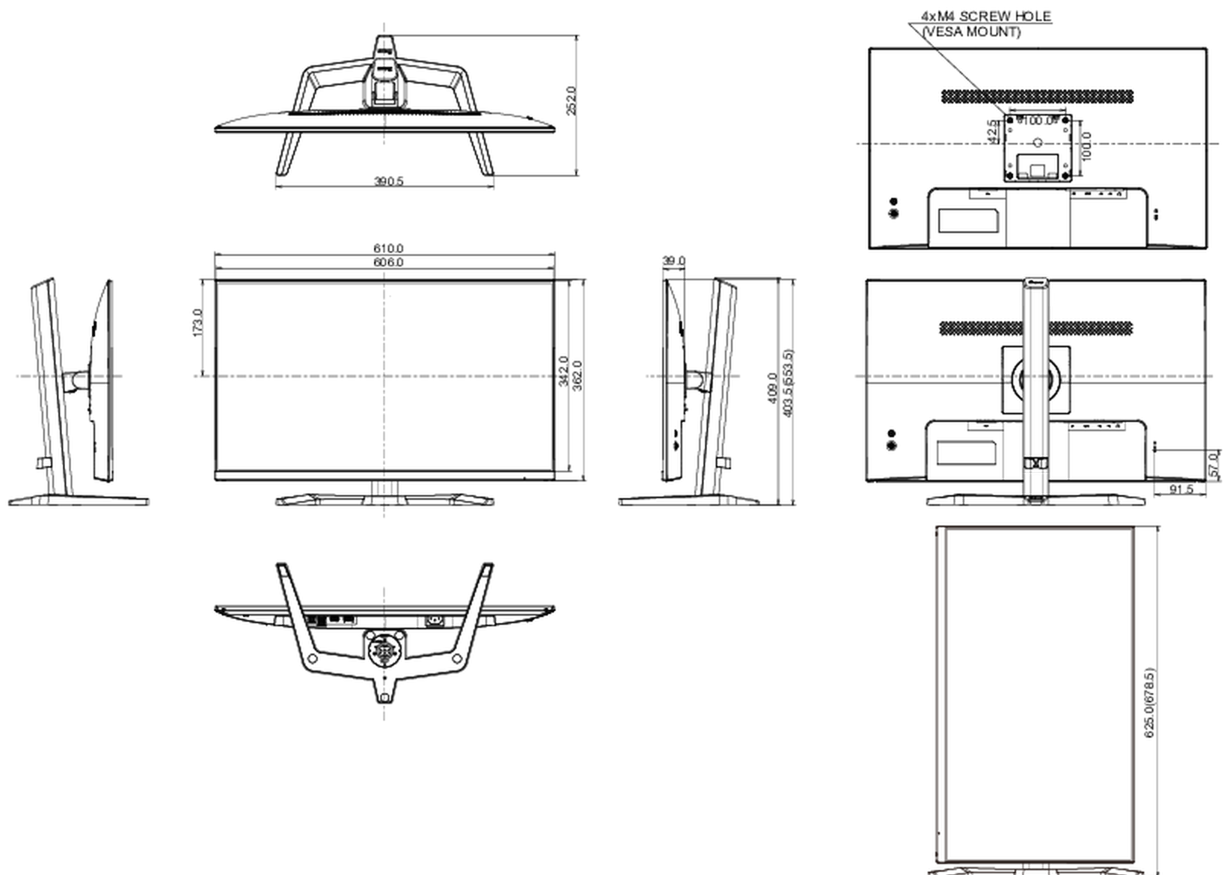

04 MECHANICAL

Display position adjustments	height, pivot (rotation), tilt
Height adjustment	150mm
Rotation (PIVOT function)	90°
Tilt angle	23 ° up; 3° down
VESA mounting	100 x 100mm
Cable management system	yes

05 ACCESSORIES INCLUDED

Cables	power, USB, HDMI
Other	quick start guide, safety guide

06 POWER MANAGEMENT

Power supply unit	internal
Power supply	AC 100 - 240V, 50/60Hz
Power usage	19W typical, 0.5W stand by, 0.3W off mode

Product dimensions W x H x D	610 x 403.5 (553.5) x 252mm
Box dimensions W x H x D	690 x 465 x 152mm
Weight (without box)	5.2kg
Weight (with box)	7.2kg
EAN code	4948570121717

All trademarks and registered trademarks acknowledged. E & O E. Specification subject to change without notice. All LCD's comply with ISO-9241-307:2008 in connection with pixel defects.