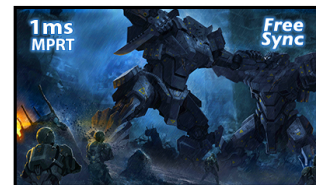

FreeSync™ & 1ms MPRT

FreeSync™ support and 1ms MPRT make this monitor an excellent choice for gaming.