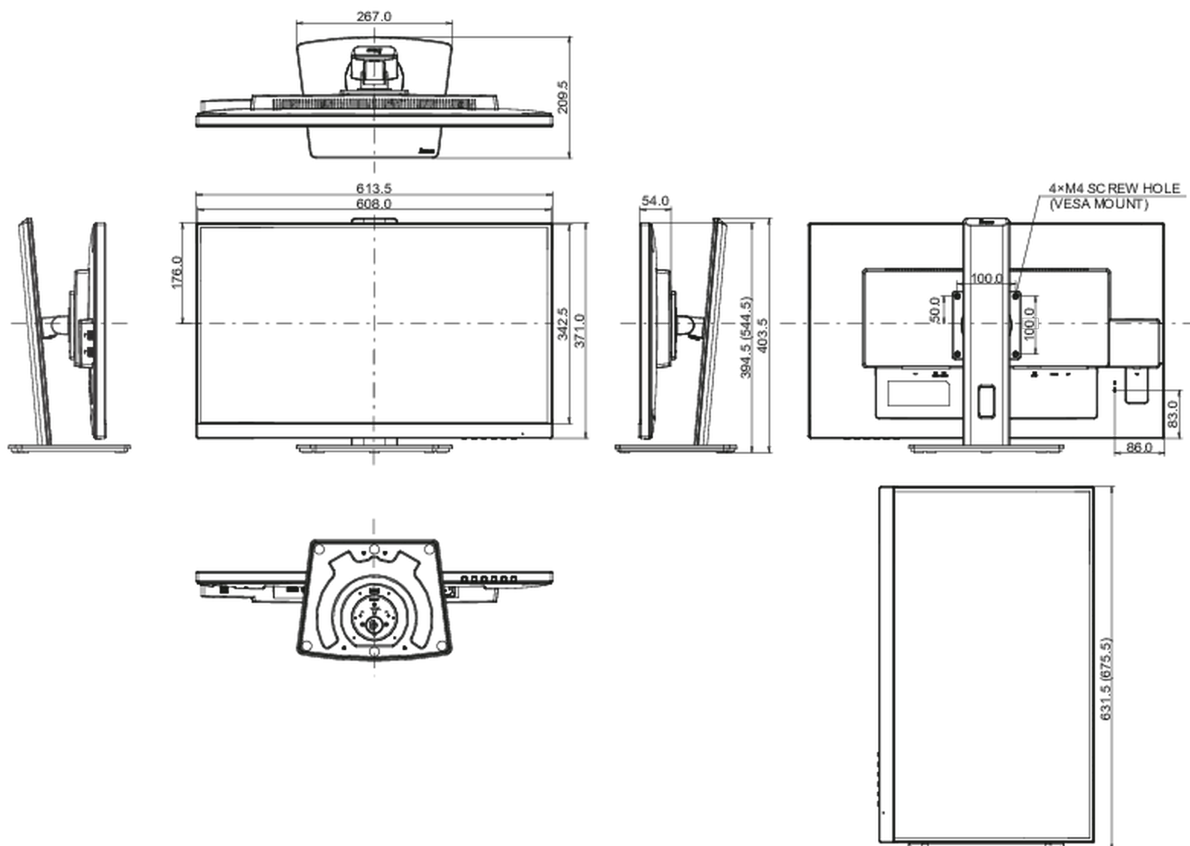

04 MECHANICAL

Display position adjustments	height, pivot (rotation), swivel, tilt
Height adjustment	150mm
Rotation (PIVOT function)	90°
Swivel stand	90°; 45° left; 45° right
Tilt angle	23° up; 5° down
VESA mounting	100 x 100mm

TCO Certified, CE, TÜV-GS, EAC, RoHS support, ErP, WEEE, REACH, UKCA

Energy efficiency class (Regulation (EU) 2017/1369)

E

REACH SVHC

above 0.1%: Lead

08 DIMENSIONS / WEIGHT

Product dimensions W x H x D

613.5 x 394 (544.5) x 209.5mm

Box dimensions W x H x D

693 x 446 x 170mm

Weight (without box)

6.8kg

Weight (with box)

8.4kg

EAN code

4948570121687