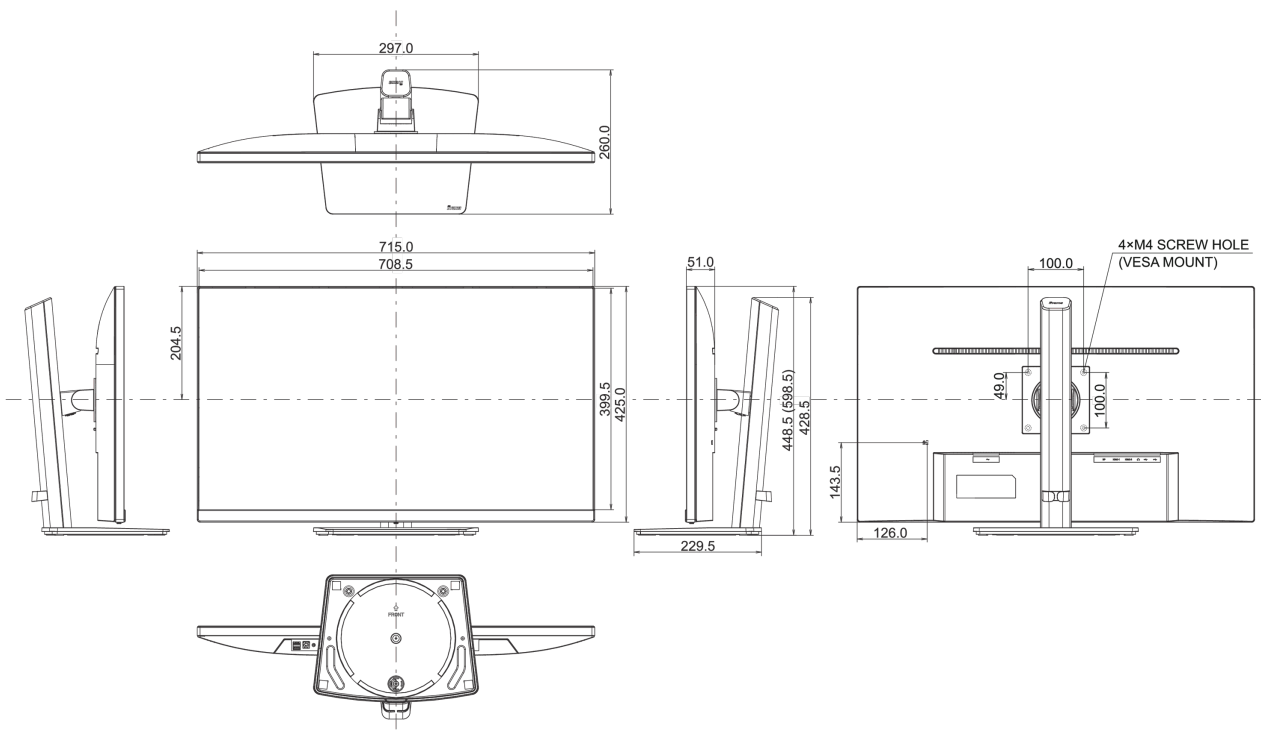

Design	3-side borderless
Diagonal	31.5", 80cm
Panel	VA matrix, matte finish
Native resolution	2560 x 1440 @75Hz (3.7 megapixel WQHD)
Aspect ratio	16:9
Panel brightness	250 cd/m ²
Static contrast	3000:1
Advanced contrast	80M:1
Response time (GTG)	4ms
Viewing zone	horizontal/vertical: 178°/178°, right/left: 89°/89°, up/down: 89°/89°
Colour support	16.7mIn (sRGB: 96%; NTSC: 72%)
Horizontal Sync	30 - 120kHz
Viewable area W x H	697.3 x 392.3mm, 27.5 x 15.4"
Pixel pitch	0.272mm
Colour	matte, black

04 MECHANICAL

Display position adjustments	height, swivel, tilt
Height adjustment	150mm
Swivel stand	90°; 45° left; 45° right
Tilt angle	23° up; 5° down
VESA mounting	100 x 100mm
Cable management system	yes

07 SUSTAINABILITY

Regulations	CE, TÜV-Bauart, VCCI-B, PSE, RoHS support, ErP, WEEE, REACH, UKCA
Energy efficiency class (Regulation (EU) 2017/1369)	G
REACH SVHC	above 0.1%: Lead

08 DIMENSIONS / WEIGHT

Product dimensions W x H x D	715 x 448.5 (598.5) x 260mm
Box dimensions W x H x D	802 x 487 x 146mm
Weight (without box)	7.9kg
Weight (with box)	9.7kg
EAN code	4948570120864