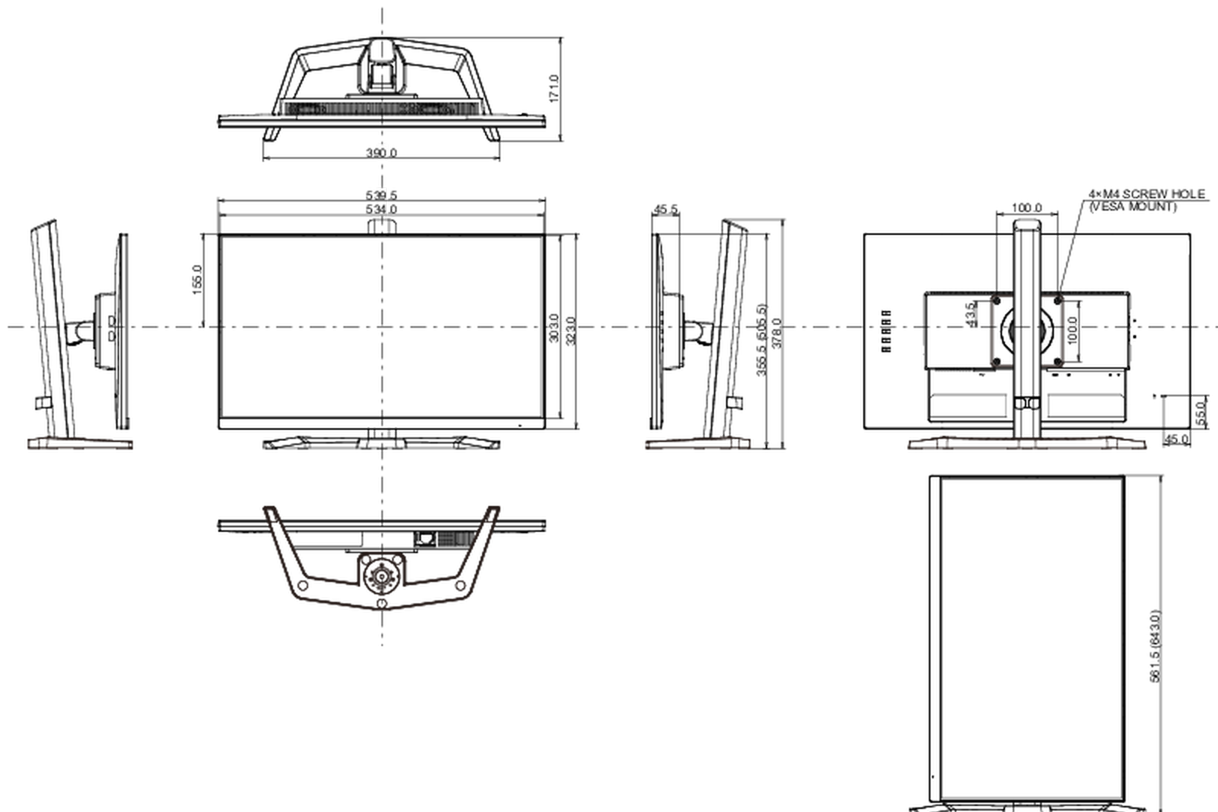

## 04 MECHANICAL

Display position adjustments	height, tilt, pivot (rotation both sides)
Height adjustment	150mm
Rotation (PIVOT function)	90°
Tilt angle	23° up; 5° down
VESA mounting	100 x 100mm
Cable management system	yes

## 08 DIMENSIONS / WEIGHT

Product dimensions W x H x D	539.5 x 355.5 (505.5) x 171mm
Weight (without box)	4.5kg
EAN code	4948570123131

All trademarks and registered trademarks acknowledged. E & O E. Specification subject to change without notice. All LCD's comply with ISO-9241-307:2008 in connection with pixel defects.