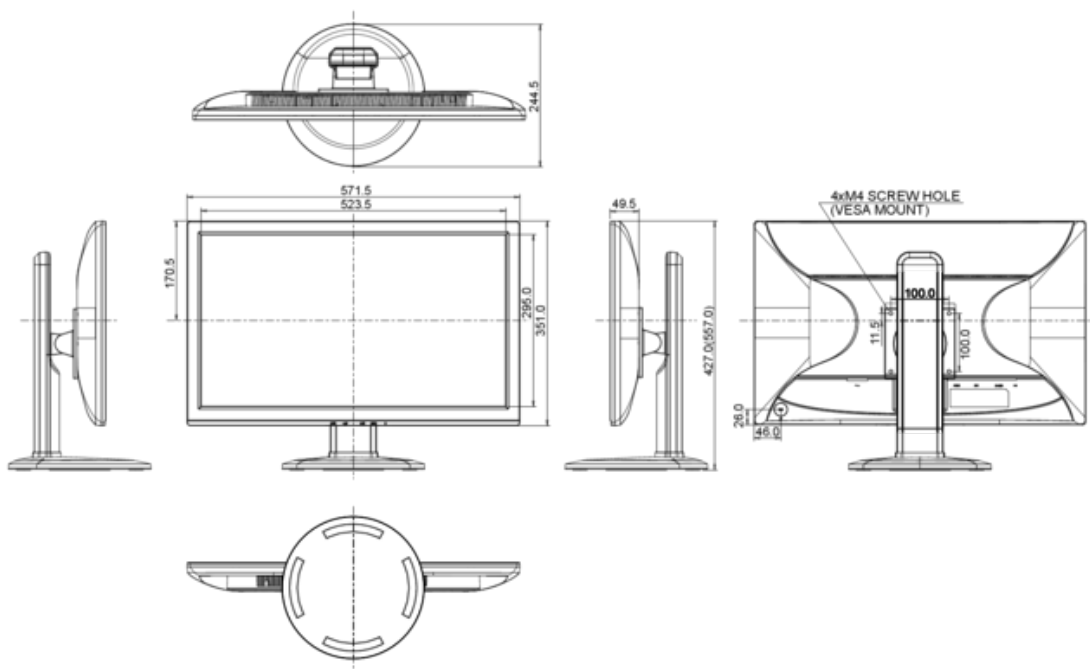

8. DIMENSIONS & WEIGHT

| | |
|----------------------|------------------------------|
| DIMENSIONS W X H X D | 571.5 x 427 (557) x 244.5 mm |
| WEIGHT | 6.1 kg |

All trademarks and registered trademarks acknowledged. E & O E. Specification subject to change without notice. All LCD's comply with ISO-9241-307:2008 in connection with pixel defects.