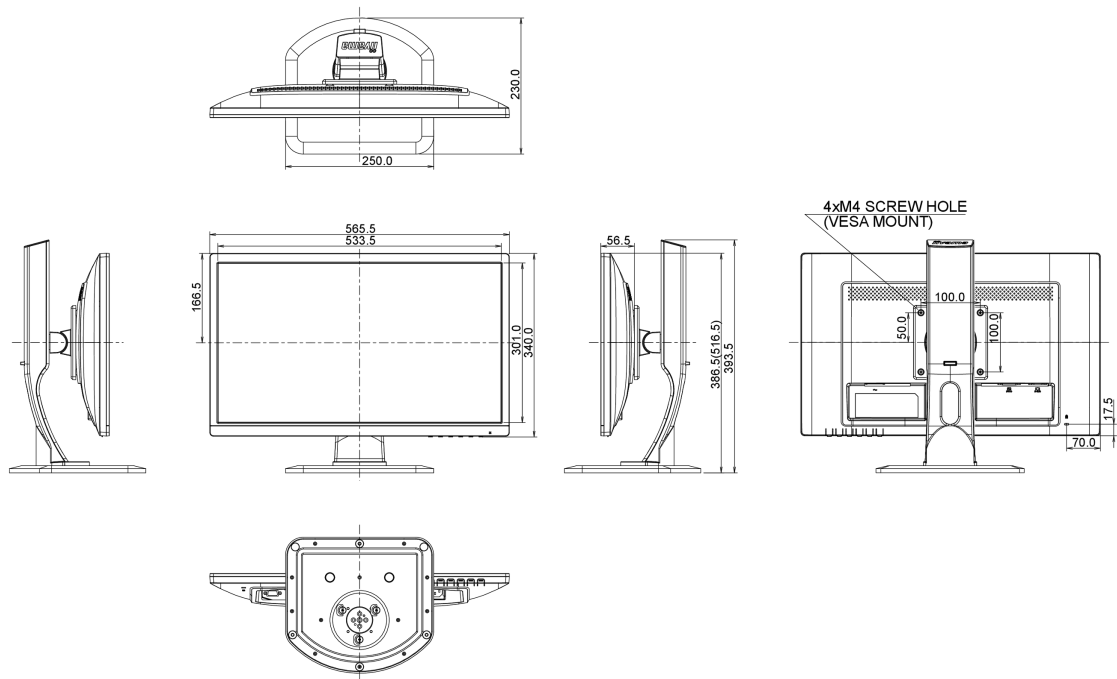

## 04 MECHANICAL

Display position adjustments	tilt, swivel, height, pivot (rotation)
Height adjustment	130mm
Rotation (PIVOT function)	90°
Swivel stand	90°; 45° left; 45° right
Tilt angle	22° up; 5° down
VESA mounting	100 x 100mm

## 08 DIMENSIONS / WEIGHT

Product dimensions W x H x D

565.5 x 386.5 (516.5) x 230mm

Weight (without box)

5.1kg

All trademarks and registered trademarks acknowledged. E & O E. Specification subject to change without notice. All LCD's comply with ISO-9241-307:2008 in connection with pixel defects.