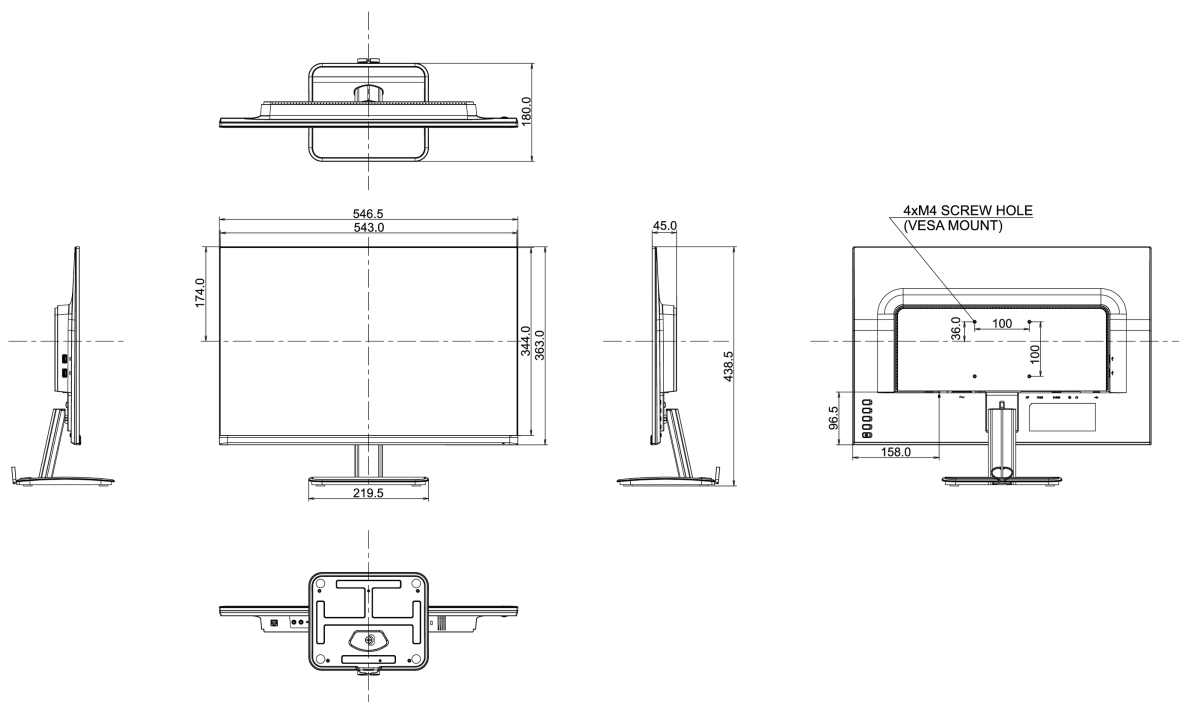

05 ACCESSORIES INCLUDED

Cables	power (1.8m), USB (1.8m), DP (1.8m)
Other	quick start guide, safety guide

06 POWER MANAGEMENT

Power supply unit	internal
Power supply	AC 100 - 240V, 50/60Hz
Power usage	28W typical, 0.5W stand by, 0.5W off mode

07 SUSTAINABILITY

Regulations	TCO, CB, CE, TÜV-Bauart, EAC, RoHS support, ErP, Energy Star , WEEE
Energy efficiency class	A
Other	REACH SVHC above 0.1%: Lead

08 DIMENSIONS / WEIGHT

Product dimensions W x H x D	546.5 x 438.5 x 180mm
Weight (without box)	3.9kg
EAN code	4948570116720

XU2595WSU

09 EU ENERGY EFFICIENCY LABEL

Manufacturer	iiyama
Model	ProLite XU2595WSU-B1