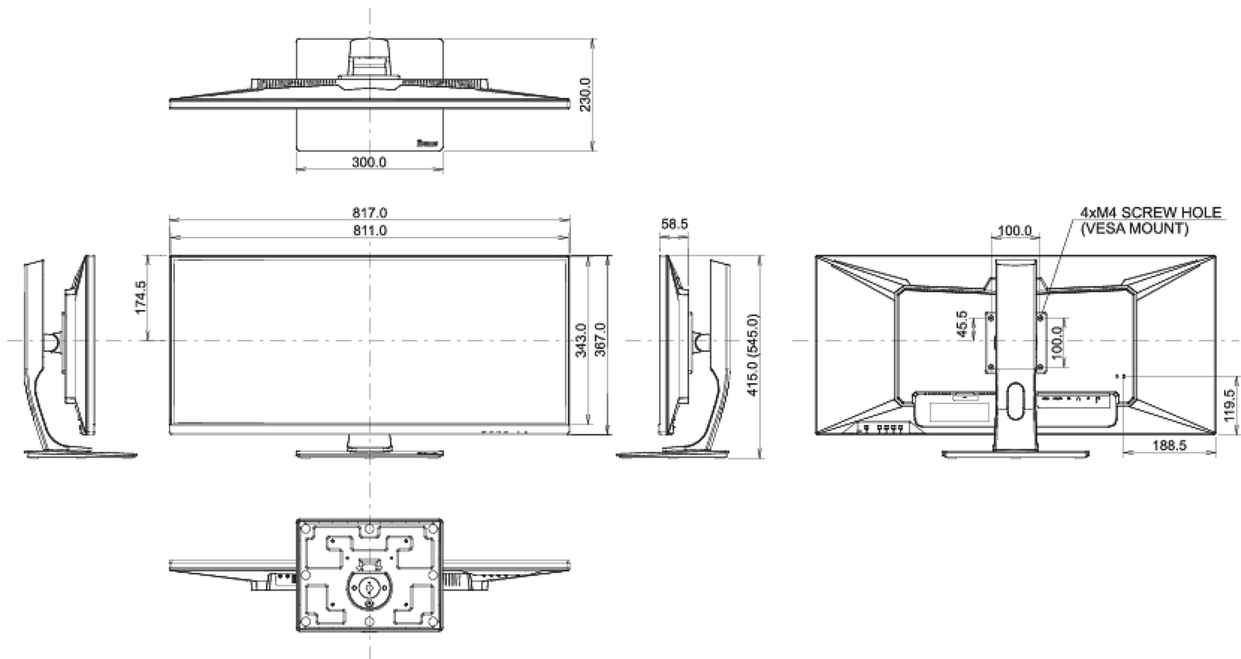

04 MECHANICAL

Display position adjustments	height, swivel, tilt
Height adjustment	130mm
Swivel stand	90°; ° left; 45° right
Tilt angle	22° up; 3° down
VESA mounting	100 x 100mm

05 ACCESSORIES INCLUDED

Cables	power, USB, HDMI, DP
Other	quick start guide, safety guide

08 DIMENSIONS / WEIGHT

Product dimensions W x H x D	817 x 415 (545) x 230mm
Weight (without box)	9.5kg
EAN code	4948570117147

All trademarks and registered trademarks acknowledged. E & O E. Specification subject to change without notice. All LCD's comply with ISO-9241-307:2008 in connection with pixel defects.