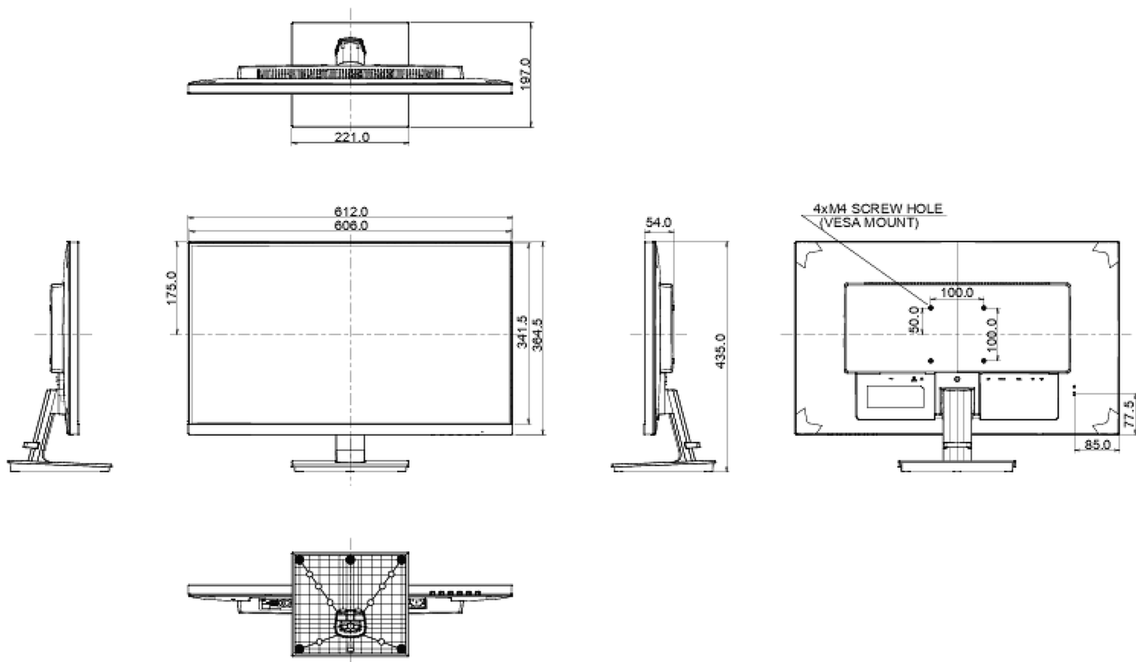

## 08 DIMENSIONS / WEIGHT

|                              |                   |
|------------------------------|-------------------|
| Product dimensions W x H x D | 612 x 435 x 197mm |
| Weight (without box)         | 5.1kg             |
| EAN code                     | 4948570117192     |