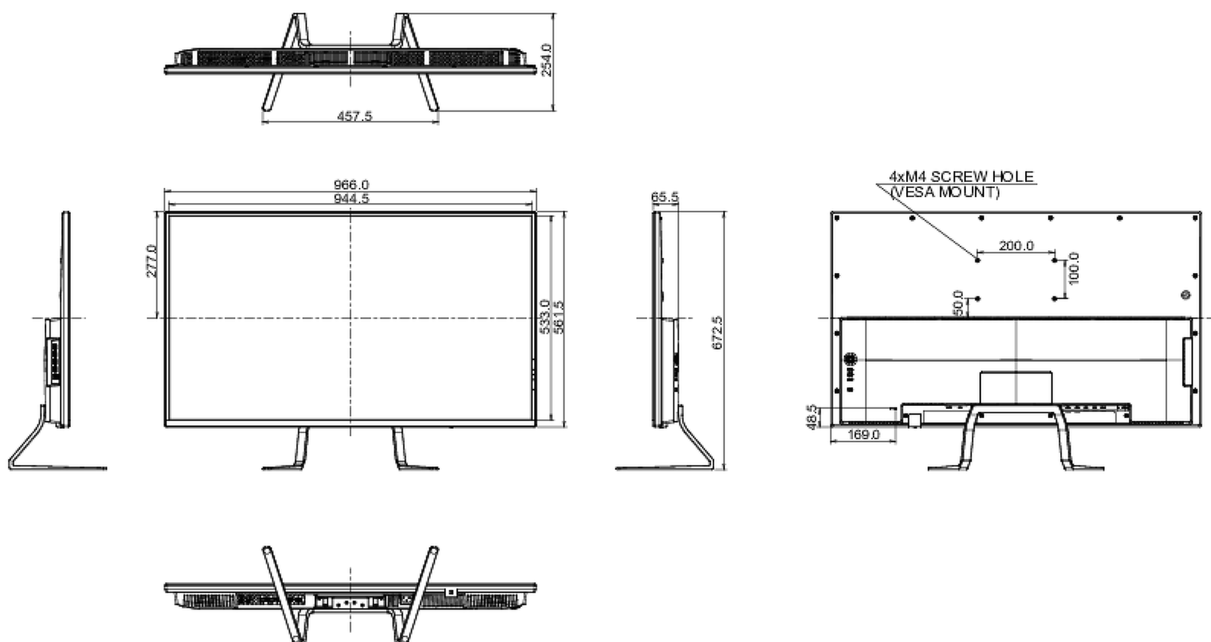

04 MECHANICAL

Display position adjustments	tilt
Tilt angle	1° up; 8° down
VESA mounting	200 x 100mm
Operation temperature range	5°C - 35°C

Storage temperature range

- 20°C - 60°C

05 ACCESSORIES INCLUDED

Cables	power, USB, HDMI, DP, IR-Extender
Other	quick start guide, safety guide
Remote control	yes (batteries included)

08 DIMENSIONS / WEIGHT

Product dimensions W x H x D	966 x 672.5 x 254mm
Box dimensions W x H x D	1070 x 322 x 793mm
Weight (without box)	12.5kg
EAN code	4948570117321

Manufacturer	iiyama
Model	ProLite X4372UHSU-B1
Energy efficiency class	B
Visible screen diagonal	108cm; 42.5"; (43" segment)
ON mode power consumption	72.9W
Annual energy consumption	106kWh/annum*
Power in Standby	0.5W stand by
Power in OFF Mode	0.36W off mode
Resolution	3840 x 2160