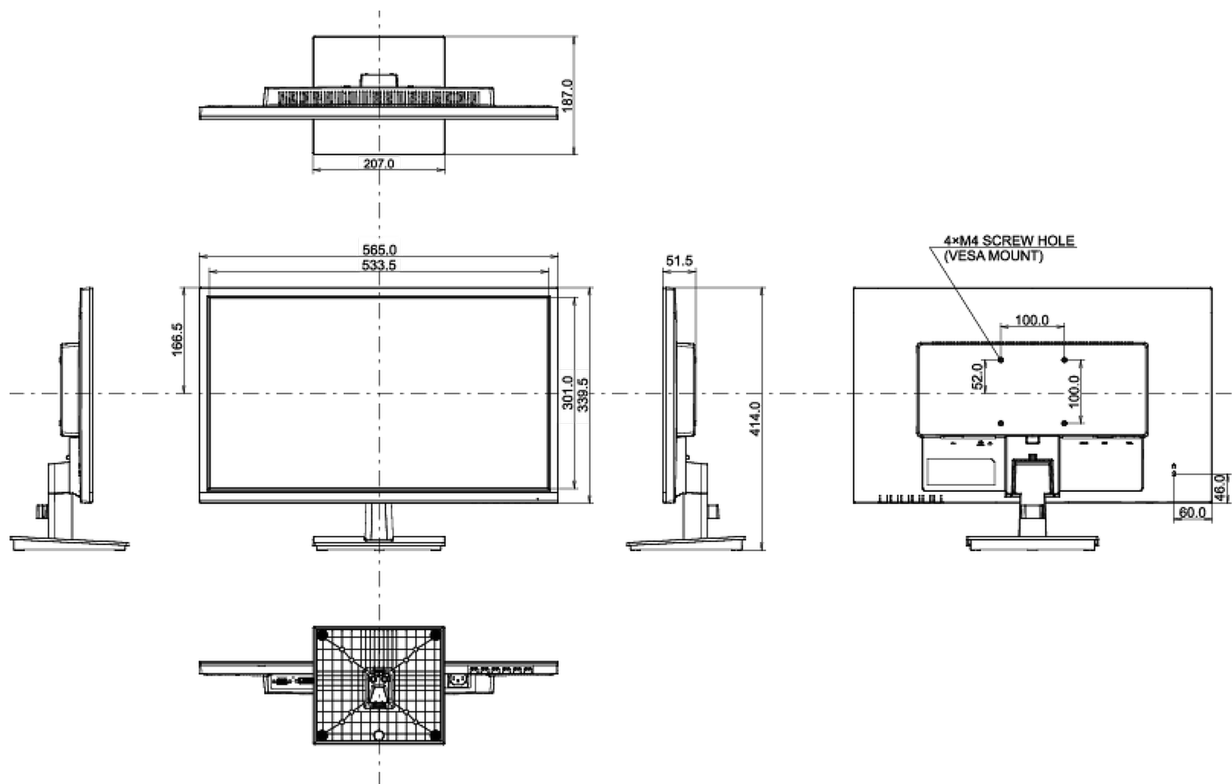

REACH SVHC above 0.1%: Lead

08 DIMENSIONS / WEIGHT

Product dimensions W x H x D

565 x 414 x 187mm

Weight (without box)

3.4kg

EAN code

4948570117536