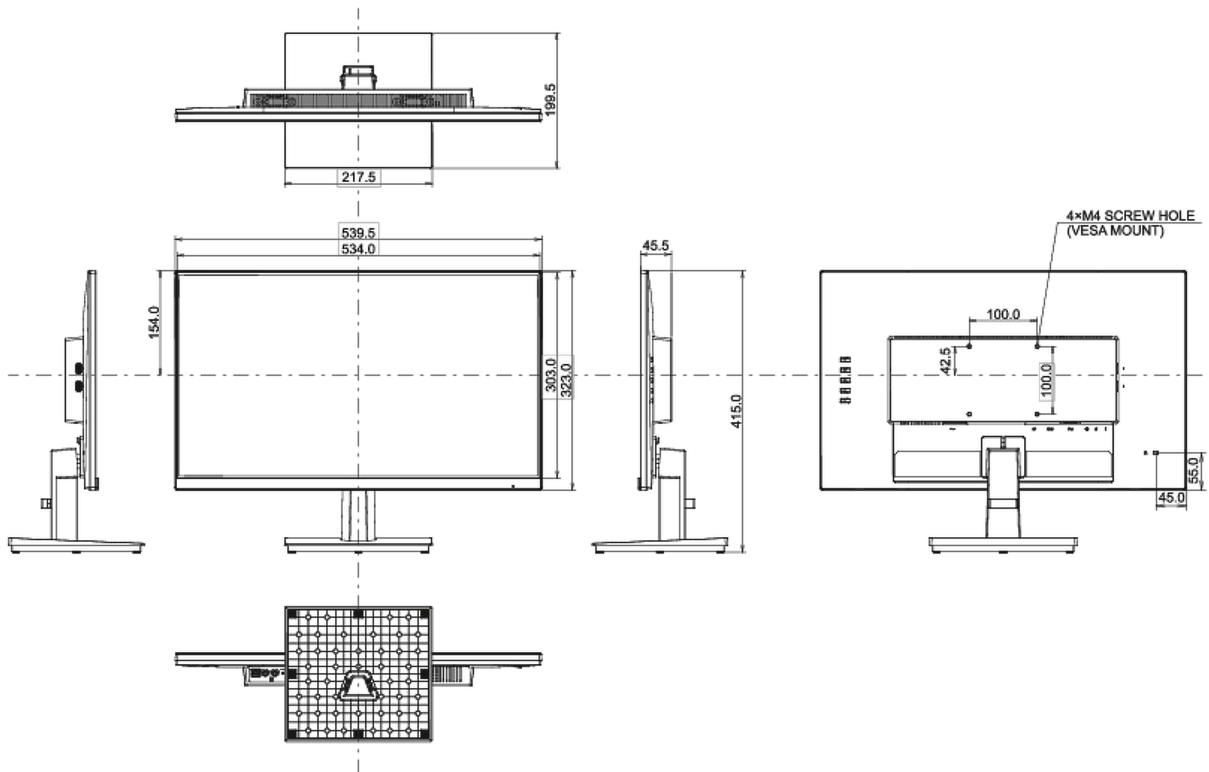

01 DISPLAY CHARACTERISTICS

Design	ultra slim
Diagonal	23.8", 60.5cm
Panel	IPS panel technology LED, matte finish
Native resolution	1920 x 1080 @60Hz (2.1 megapixel Full HD)
Aspect ratio	16:9
Brightness	250 cd/m ² typical
Static contrast	1000:1 typical
Advanced contrast	80M:1
Response time (GTG)	4ms
Viewing zone	horizontal/vertical: 178°/178°, right/left: 89°/89°, up/down: 89°/89°
Colour support	16.7mIn 8bit (6bit + Hi-FRC) (sRGB: 96%; NTSC: 72%)
Horizontal Sync	30 - 84KHz
Vertical Sync	55 - 75Hz
Viewable area W x H	527 x 296.5mm, 20.7 x 11.7"
Pixel pitch	0.275mm
Colour	matte

04 MECHANICAL

Display position adjustments	tilt
Tilt angle	21.5° up; 3.5° down
VESA mounting	100 x 100mm

05 ACCESSORIES INCLUDED

Cables	power, USB, HDMI
Other	quick start guide, safety guide

06 POWER MANAGEMENT

08 DIMENSIONS / WEIGHT

Product dimensions W x H x D	539.5 x 415 x 199.5mm
Weight (without box)	3.3kg
EAN code	4948570117499

09 EU ENERGY EFFICIENCY LABEL

Manufacturer	iiyama
Model	ProLite XU2493HSU-B1
Energy efficiency class	A+
Visible screen diagonal	61cm; 23.8"; (24" segment)
ON mode power consumption	19W
Power in Standby	0.5W stand by
Power in OFF Mode	0.5W off mode
Resolution	1920 x 1080